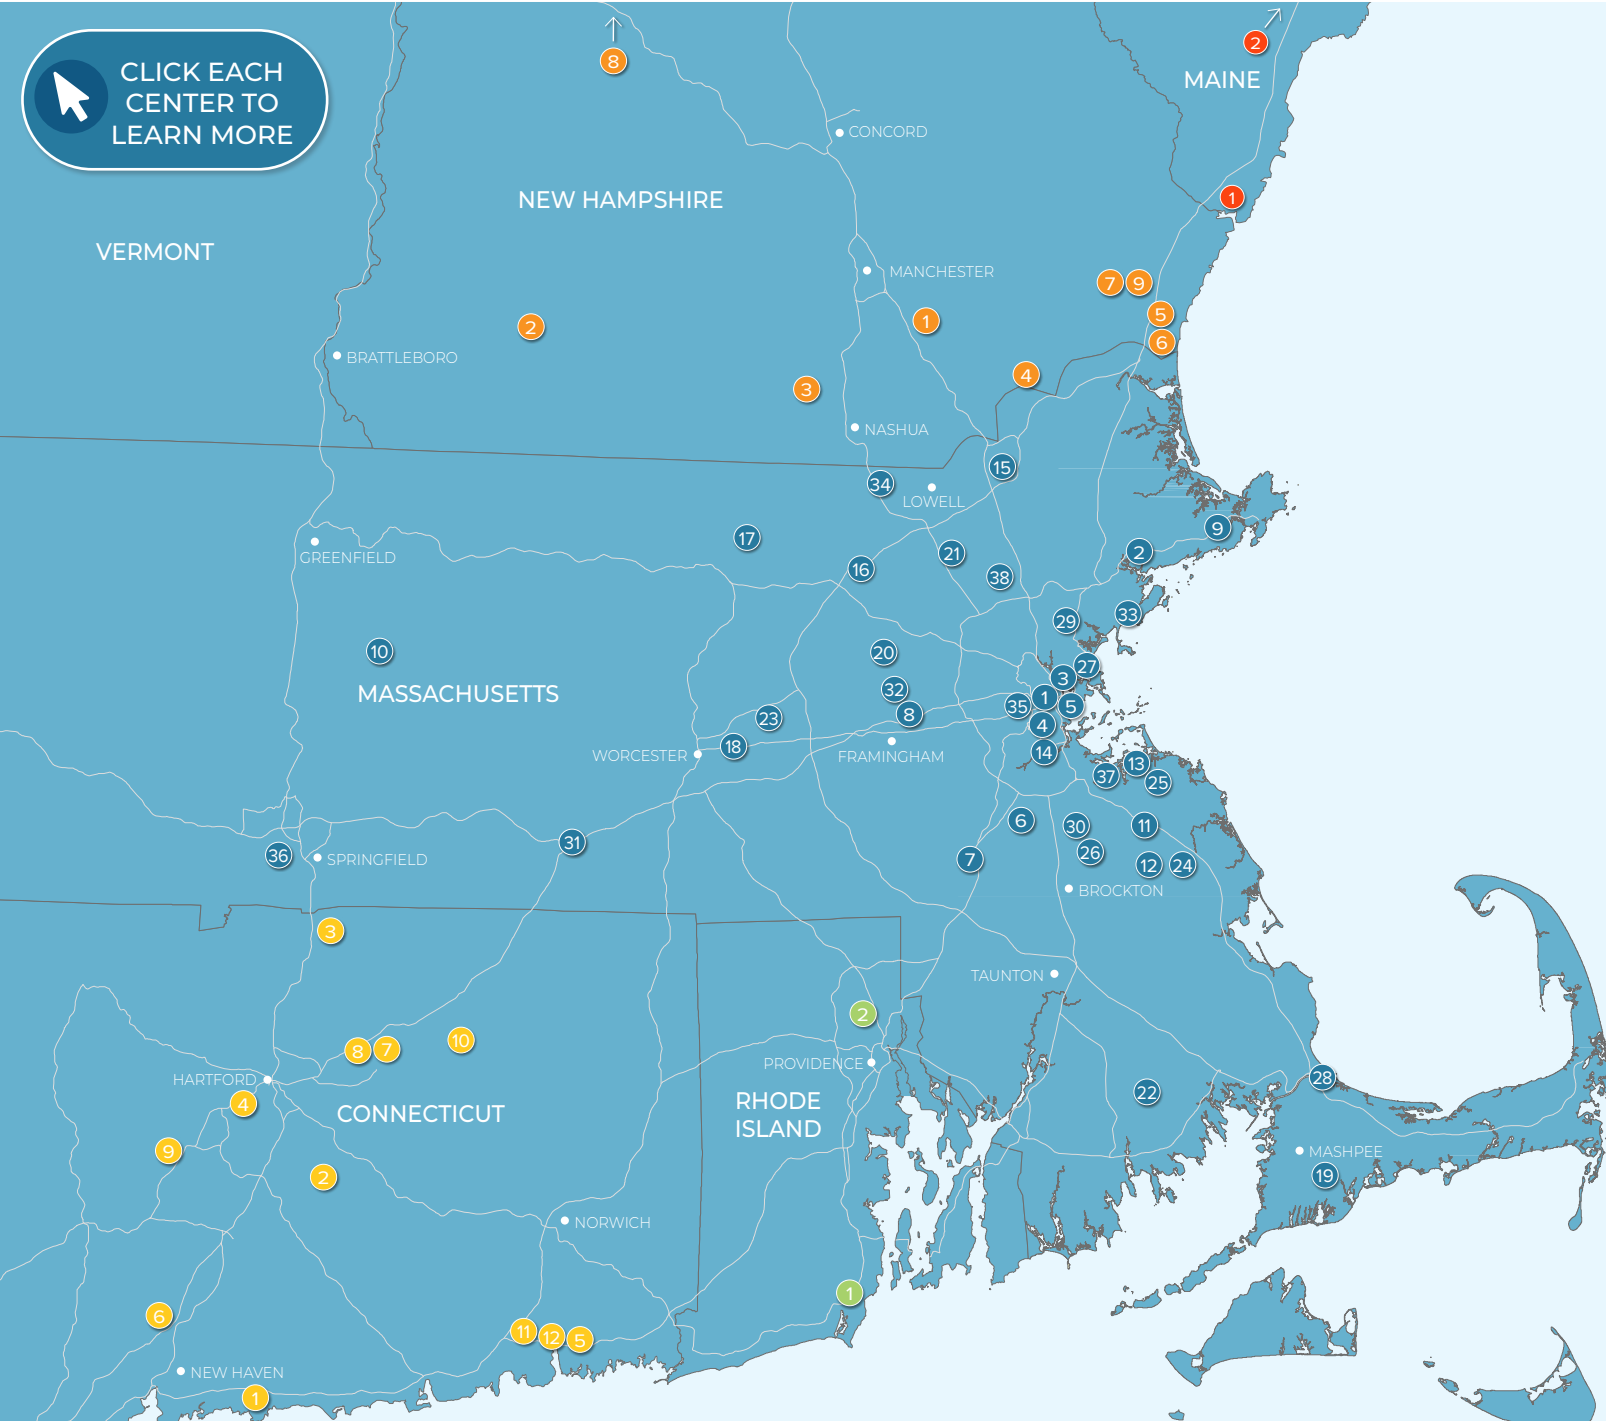

CLICK EACH CENTER TO LEARN MORE