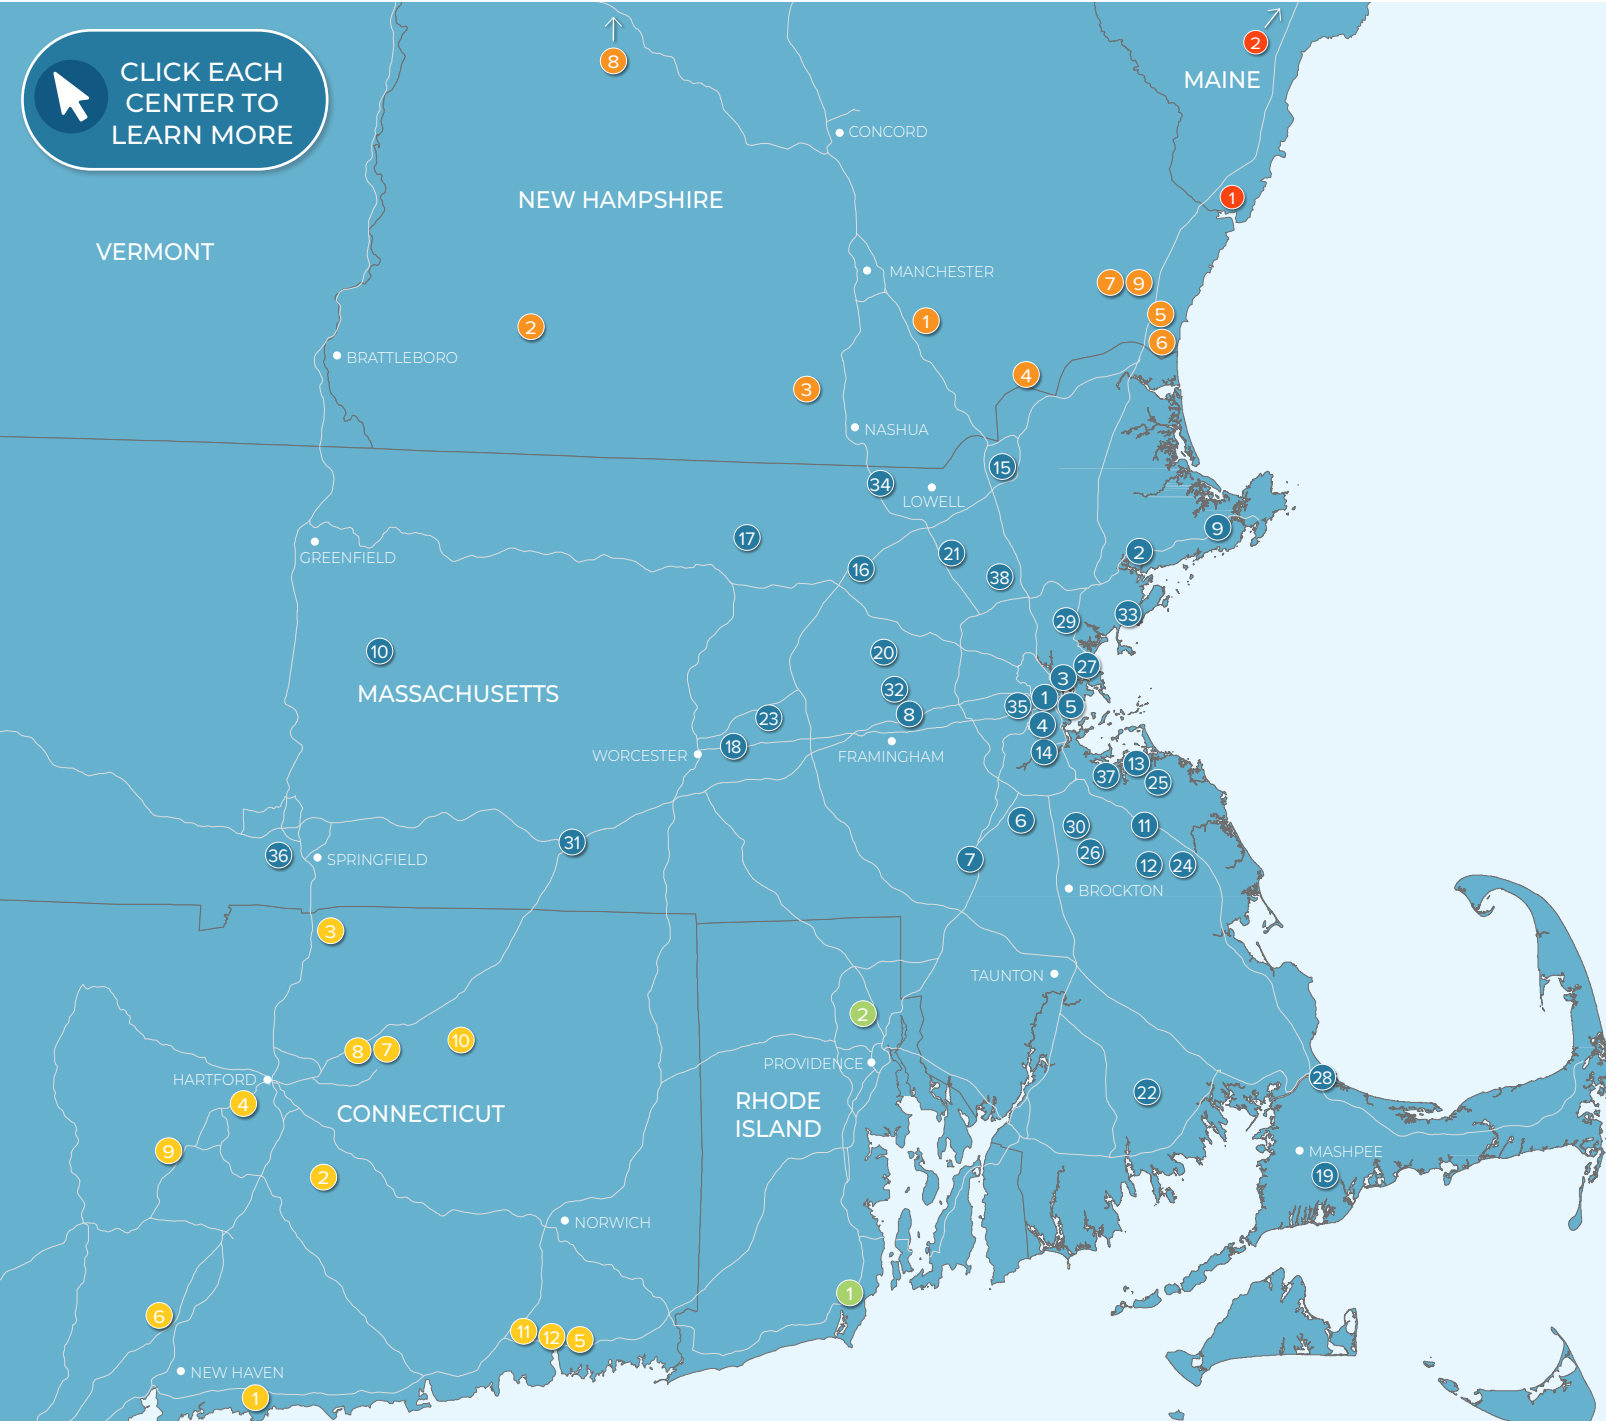

# Westfield, MA

413 - 475 E Main Street  
Westfield, Massachusetts 01085

# Our Centers

New England's Leading Retail Leasing Company

CLICK EACH CENTER TO LEARN MORE

## MASSACHUSETTS

- 1 Continuum, Allston, MA
- 2 North Shore Crossing, Beverly, MA
- 3 Avalon North Station, Boston, MA
- 4 Brigham Circle, Boston, MA
- 5 Flats on D, Boston, MA
- 6 Village Shoppes of Canton, Canton, MA
- 7 Patriot Place, Foxborough, MA
- 8 Nobscot Village, Framingham, MA
- 9 Gloucester Crossing, Gloucester, MA
- 10 Russell Street Pad Site, Hadley, MA
- 11 Hanover Crossing, Hanover, MA
- 12 Shaw's Plaza, Hanson, MA
- 13 Launch at Hingham Shipyard, Hingham, MA
- 14 Hyde Park Plaza, Hyde Park, MA
- 15 Plaza 114, Lawrence, MA
- 16 The Point, Littleton, MA
- 17 Lunenburg Crossing, Lunenburg, MA
- 18 57 Main Street, Marlborough, MA
- 19 South Cape Village, Mashpee, MA
- 20 Victory Plaza, Maynard, MA
- 21 Pad Site, North Billerica, MA
- 22 Towne Center, North Dartmouth, MA
- 23 Free Standing Restaurant, Northborough, MA
- 24 Pembroke Center Plaza, Pembroke, MA
- 25 The Grove at Plymouth, Plymouth, MA
- 26 Randolph Shopping Center, Randolph, MA
- 27 Beachmont Square at Suffolk Downs, Revere, MA
- 28 Stop & Shop Plaza, Sandwich, MA
- 29 Hilltop Avalon Saugus, Saugus, MA
- 30 Walgreens Plaza, Stoughton, MA
- 31 The Center at Hobbs Brook, Sturbridge, MA
- 32 Meadow Walk, Sudbury, MA
- 33 The Shops at Vinnin Square, Swampscott, MA
- 34 The Edge District, Tyngsborough, MA
- 35 Stop & Shop Plaza, Watertown, MA
- 36 Westfield Shops, Westfield, MA
- 37 1515 Commercial Street, Weymouth, MA
- 38 Wilmington Crossing, Wilmington, MA