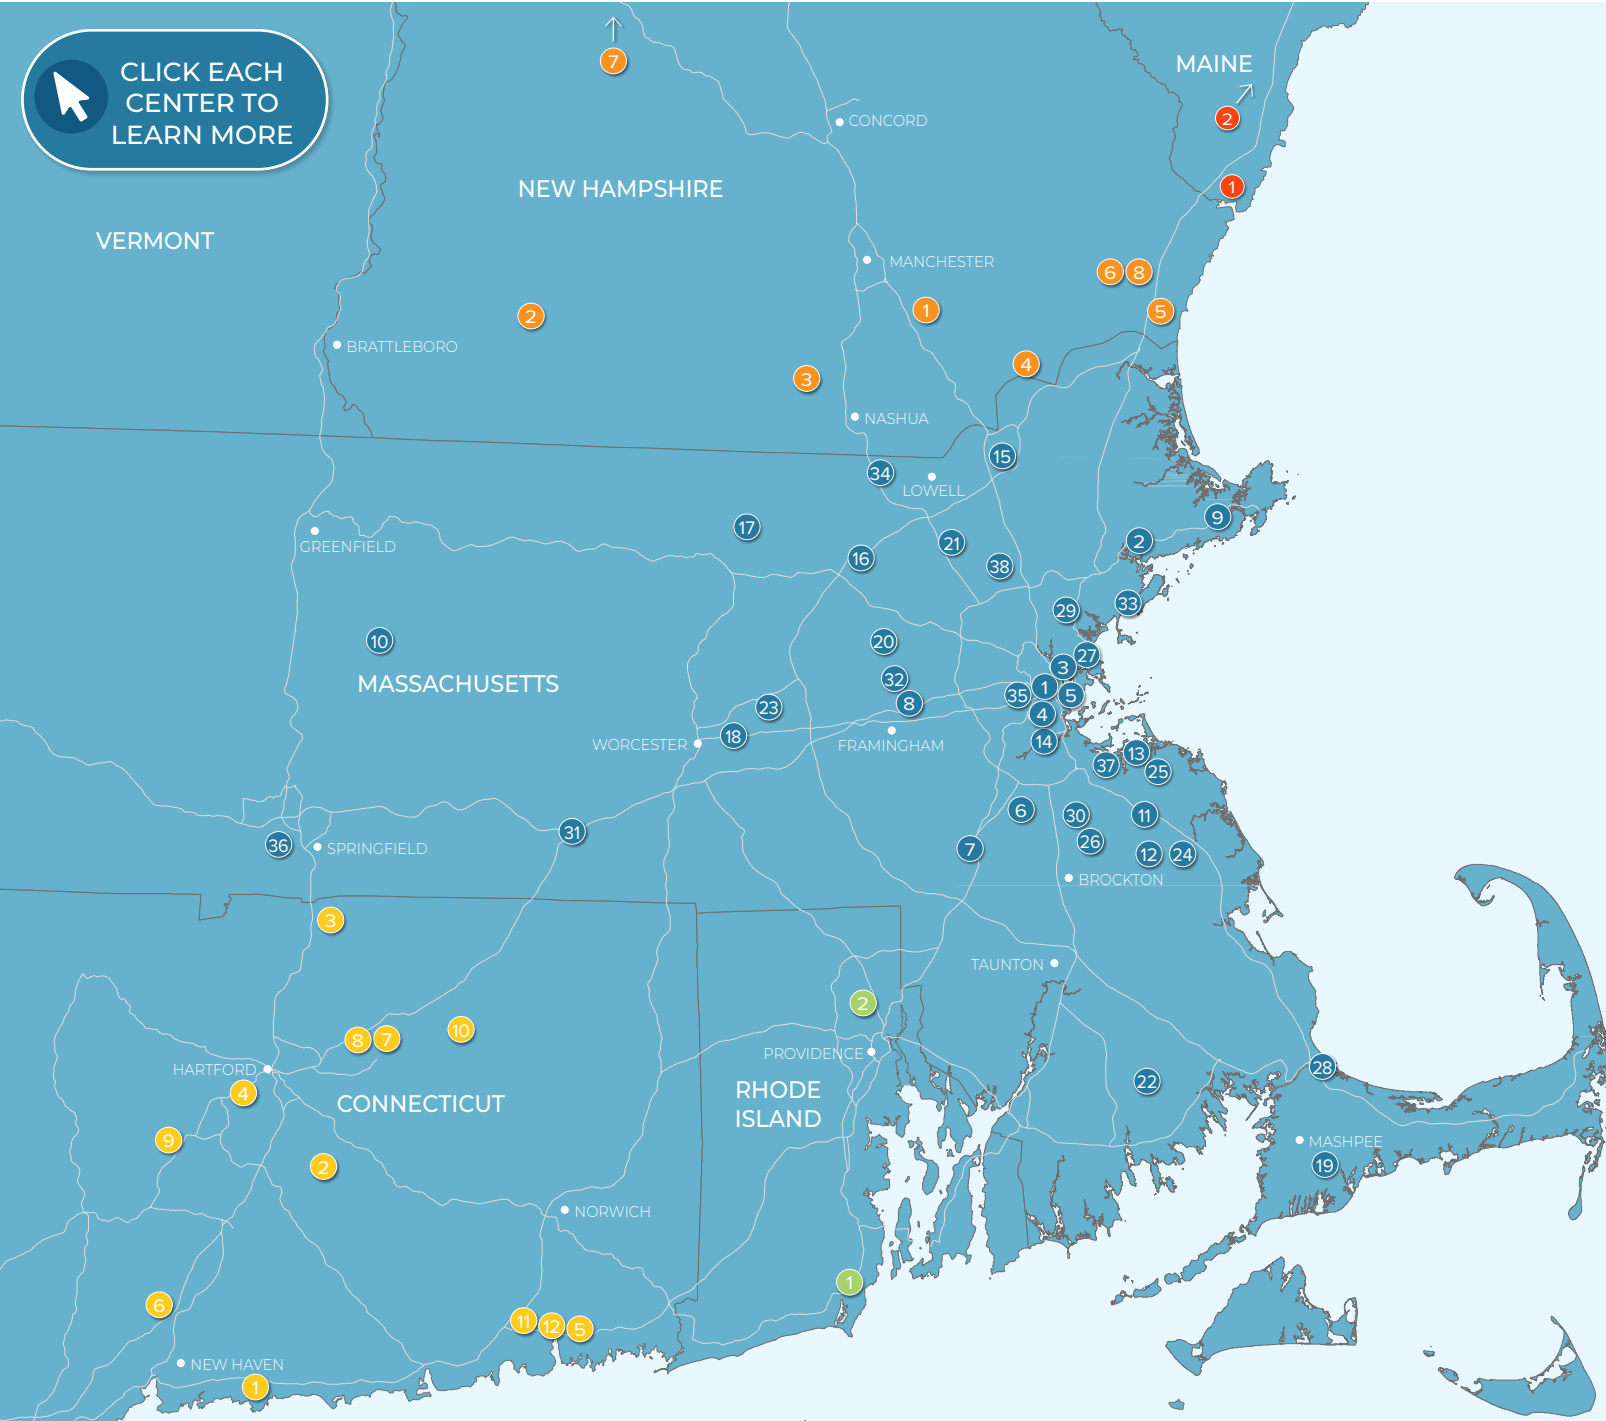

CLICK EACH CENTER TO LEARN MORE

ME/NH/CT/RI

- 1 2 Gorges Road, Kittery, ME
- 2 300 Gallery Blvd, Scarborough, ME
- 1 Hood Commons, Derry, NH
- 2 Keene Plaza, Keene, NH
- 3 Lordens Plaza, Milford, NH
- 4 Stateline Plaza, Plaistow, NH
- 6 Seabrook Commons, Seabrook, NH
- 6 Stratham Crossing, Stratham, NH
- 7 Powerhouse Plaza, West Lebanon, NH
- 8 Parkman Brook Shopping Center, Stratham, NH
- 1 Branhaven Plaza, Branhaven, CT
- 2 East Hampton Plaza, East Hampton, CT
- 3 Freshwater Commons, Enfield, CT
- 4 West Farm Shopping Center, Farmington, CT
- 5 Groton Square, Groton, CT
- 6 Hamden Mart, Hamden, CT
- 7 Big Y Plaza, Manchester, CT
- 8 Plaza at Burr Corners, Manchester, CT
- 9 Shop Rite Plaza, Southington, CT
- 10 Storrs Center, Storrs, CT
- 11 Cross Roads Shopping Center, Waterford, CT
- 12 Waterford Plaza, Waterford, CT
- 1 Salt Pond Shopping Center, Narragansett, RI
- 2 Mineral Springs Ave, North Providence, RI

MASSACHUSETTS

- 1 Continuum, Allston, MA
- 2 North Shore Crossing, Beverly, MA
- 3 Avalon North Station, Boston, MA
- 4 Brigham Circle, Boston, MA
- 5 Flats on D, Boston, MA
- 6 Village Shoppes of Canton, Canton, MA
- 7 Patriot Place, Foxborough, MA
- 8 Nobscot Village, Framingham, MA
- 9 Gloucester Crossing, Gloucester, MA
- 10 Russell Street Pad Site, Hadley, MA
- 11 Hanover Crossing, Hanover, MA
- 12 Shaw's Plaza, Hanson, MA
- 13 Launch at Hingham Shipyard, Hingham, MA
- 14 Hyde Park Plaza, Hyde Park, MA
- 15 Plaza 114, Lawrence, MA
- 16 The Point, Littleton, MA
- 17 Lunenburg Crossing, Lunenburg, MA
- 18 57 Main Street, Marlborough, MA
- 19 South Cape Village, Mashpee, MA
- 20 Victory Plaza, Maynard, MA
- 21 Pad Site, North Billerica, MA
- 22 Towne Center, North Dartmouth, MA
- 23 Free Standing Restaurant, Northborough, MA
- 24 Pembroke Center Plaza, Pembroke, MA
- 25 The Grove at Plymouth, Plymouth, MA
- 26 Randolph Shopping Center, Randolph, MA
- 27 Beachmont Square at Suffolk Downs, Revere, MA
- 28 Stop & Shop Plaza, Sandwich, MA
- 29 Hilltop Avalon Saugus, Saugus, MA
- 30 Walgreens Plaza, Stoughton, MA
- 31 The Center at Hobbs Brook, Sturbridge, MA
- 32 Meadow Walk, Sudbury, MA
- 33 The Shops at Vinnin Square, Swampscott, MA
- 34 The Edge District, Tyngsborough, MA
- 35 Stop & Shop Plaza, Watertown, MA
- 36 Westfield Shops, Westfield, MA
- 37 1515 Commercial Street, Weymouth, MA
- 38 Wilmington Crossing, Wilmington, MA