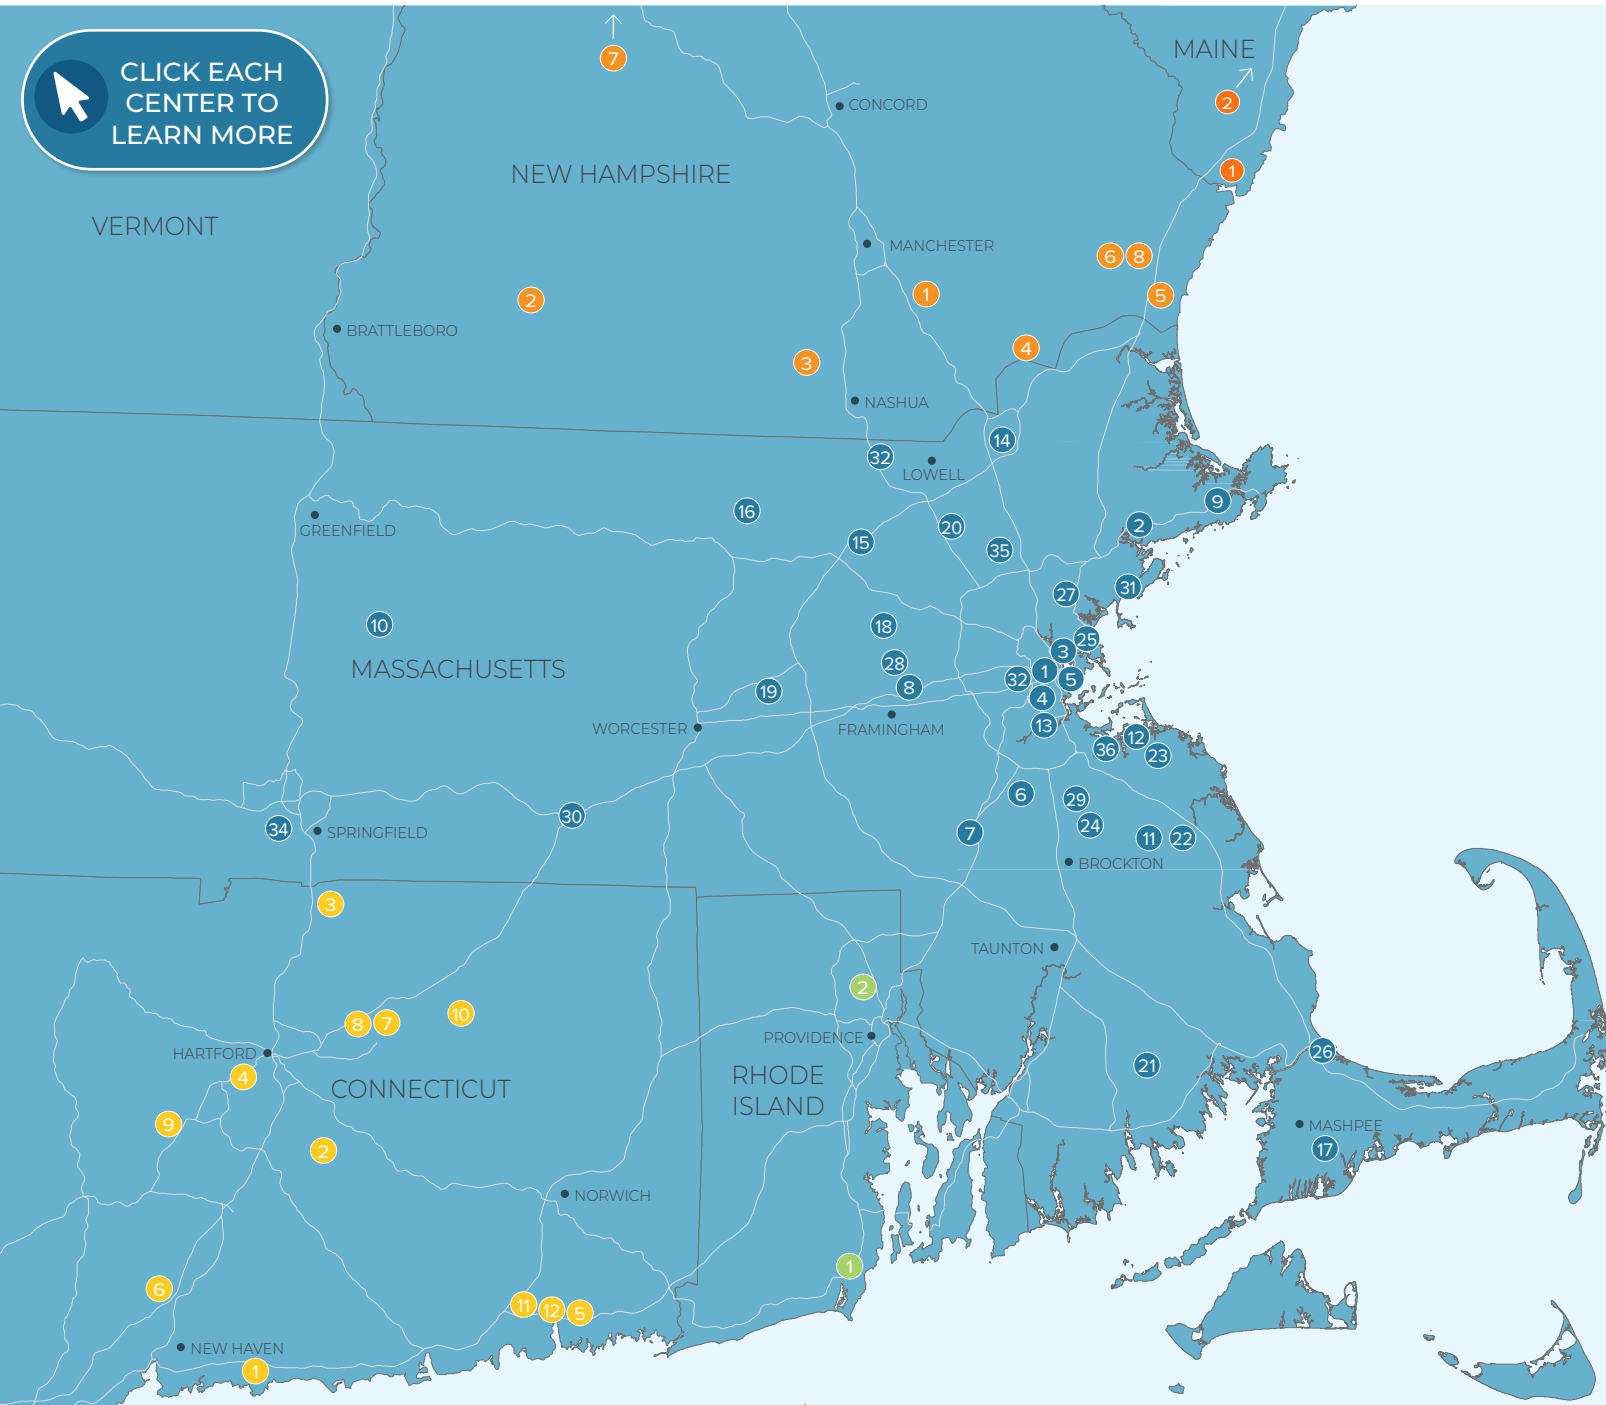

# Our Centers

New England's Leading Retail Leasing Company

CLICK EACH CENTER TO LEARN MORE

## MASSACHUSETTS

- 1 Continuum, Allston, MA
- 2 North Shore Crossing, Beverly, MA
- 3 Avalon North Station, Boston, MA
- 4 Brigham Circle, Boston, MA
- 5 Flats on D, Boston, MA
- 6 Village Shoppes of Canton, Canton, MA
- 7 Patriot Place, Foxborough, MA
- 8 Nobscot Village, Framingham, MA
- 9 Gloucester Crossing, Gloucester, MA
- 10 Russell Street Pad Site, Hadley, MA
- 11 Shaw's Plaza, Hanson, MA
- 12 Launch at Hingham Shipyard, Hingham, MA
- 13 Hyde Park Plaza, Hyde Park, MA
- 14 Plaza 114, Lawrence, MA
- 15 The Point, Littleton, MA
- 16 Lunenburg Crossing, Lunenburg, MA
- 17 South Cape Village, Mashpee, MA
- 18 Victory Plaza, Maynard, MA
- 19 Free Standing Restaurant, Northborough, MA
- 20 Pad Site, North Billerica, MA
- 21 Towne Center, North Dartmouth, MA
- 22 Pembroke Center Plaza, Pembroke, MA
- 23 The Grove at Plymouth, Plymouth, MA
- 24 Randolph Shopping Center, Randolph, MA
- 25 Beachmont Square at Suffolk Downs, Revere, MA
- 26 Stop & Shop Plaza, Sandwich, MA
- 27 Hilltop Avalon Saugus, Saugus, MA
- 28 Meadow Walk, Sudbury, MA
- 29 Walgreens Plaza, Stoughton, MA
- 30 The Center at Hobbs Brook, Sturbridge, MA
- 31 The Shops at Vinnin Square, Swampscott, MA
- 32 The Edge District, Tyngsborough, MA
- 33 Stop & Shop Plaza, Watertown, MA
- 34 Westfield Shops, Westfield, MA
- 35 Wilmington Crossing, Wilmington, MA
- 36 1515 Commercial Street, Weymouth, MA