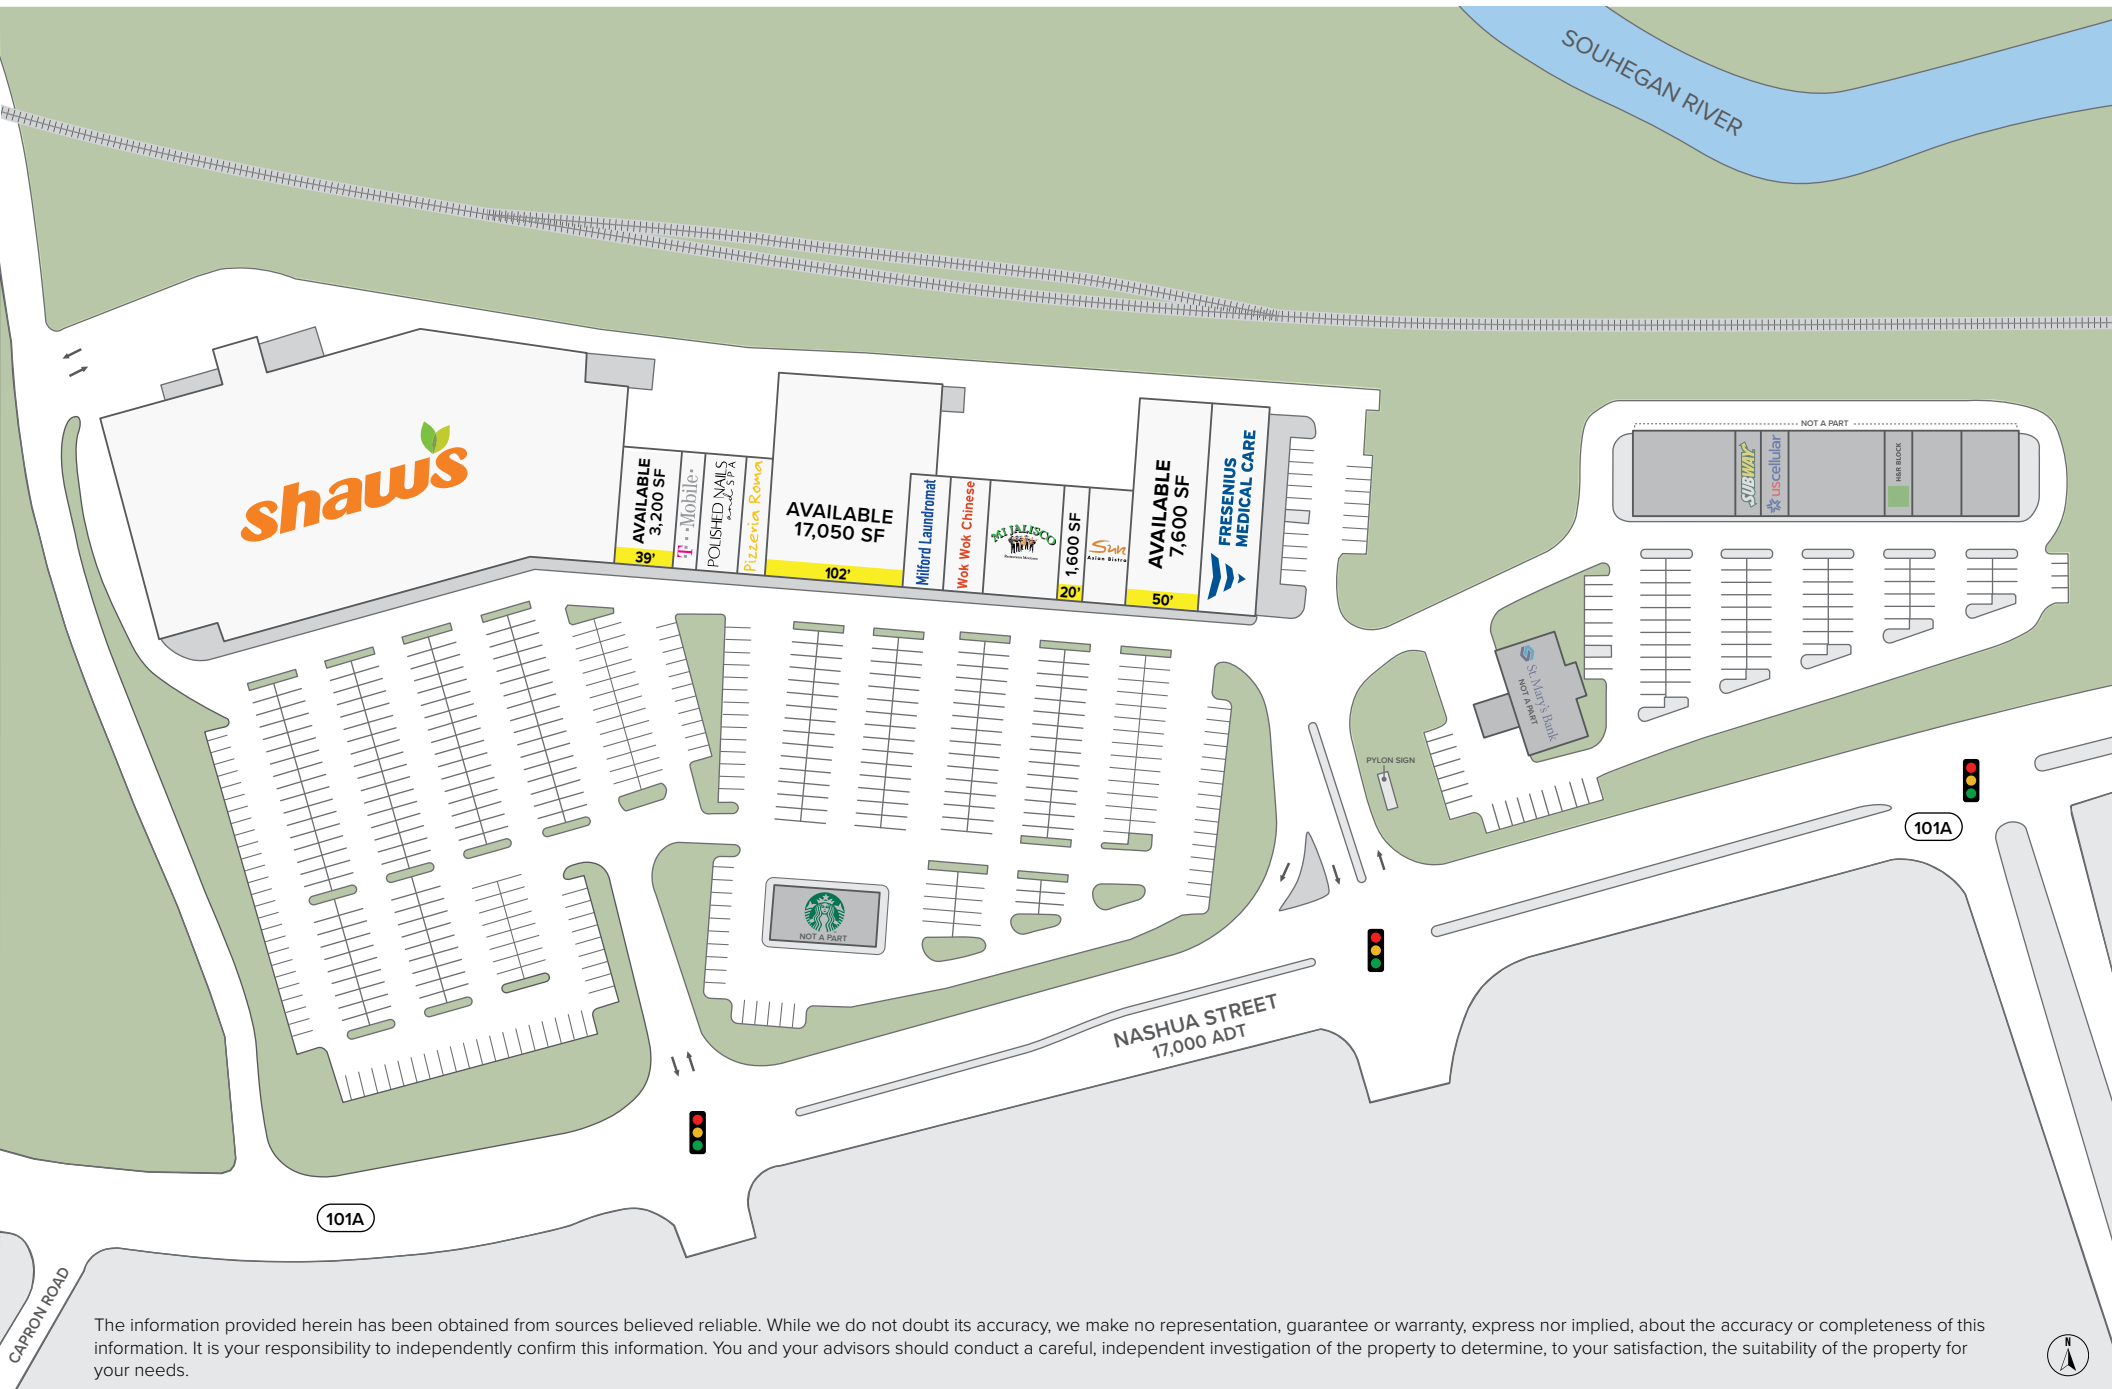

Milford, NH

586 Nashua Street
Milford, NH 03055

CONTACT INFORMATION: Josh Durell ☎ 617.553.1982 ✉ josh@blacklinere.com

Daniel Dori ☎ 617.553.1840 ✉ dan@blacklinere.com