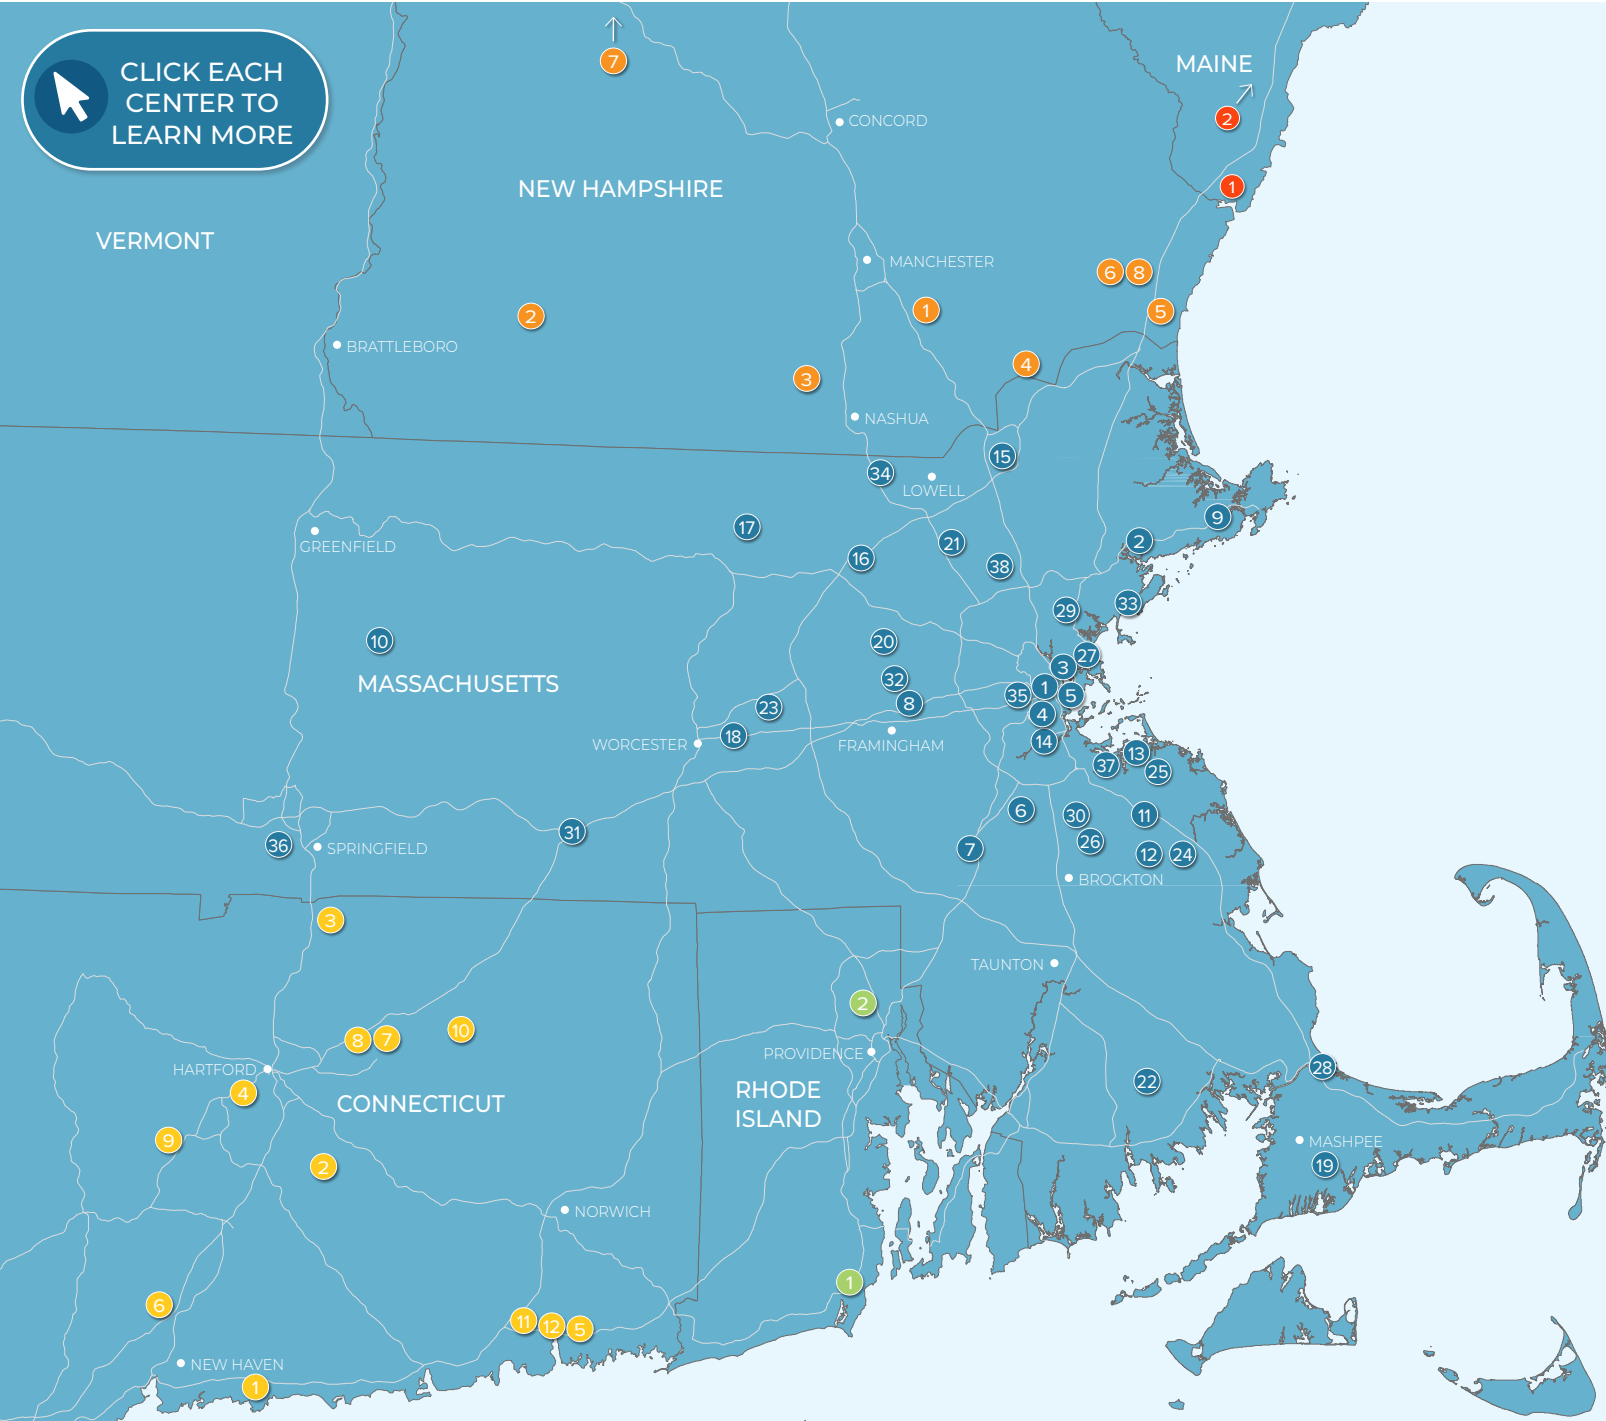

CLICK EACH CENTER TO LEARN MORE