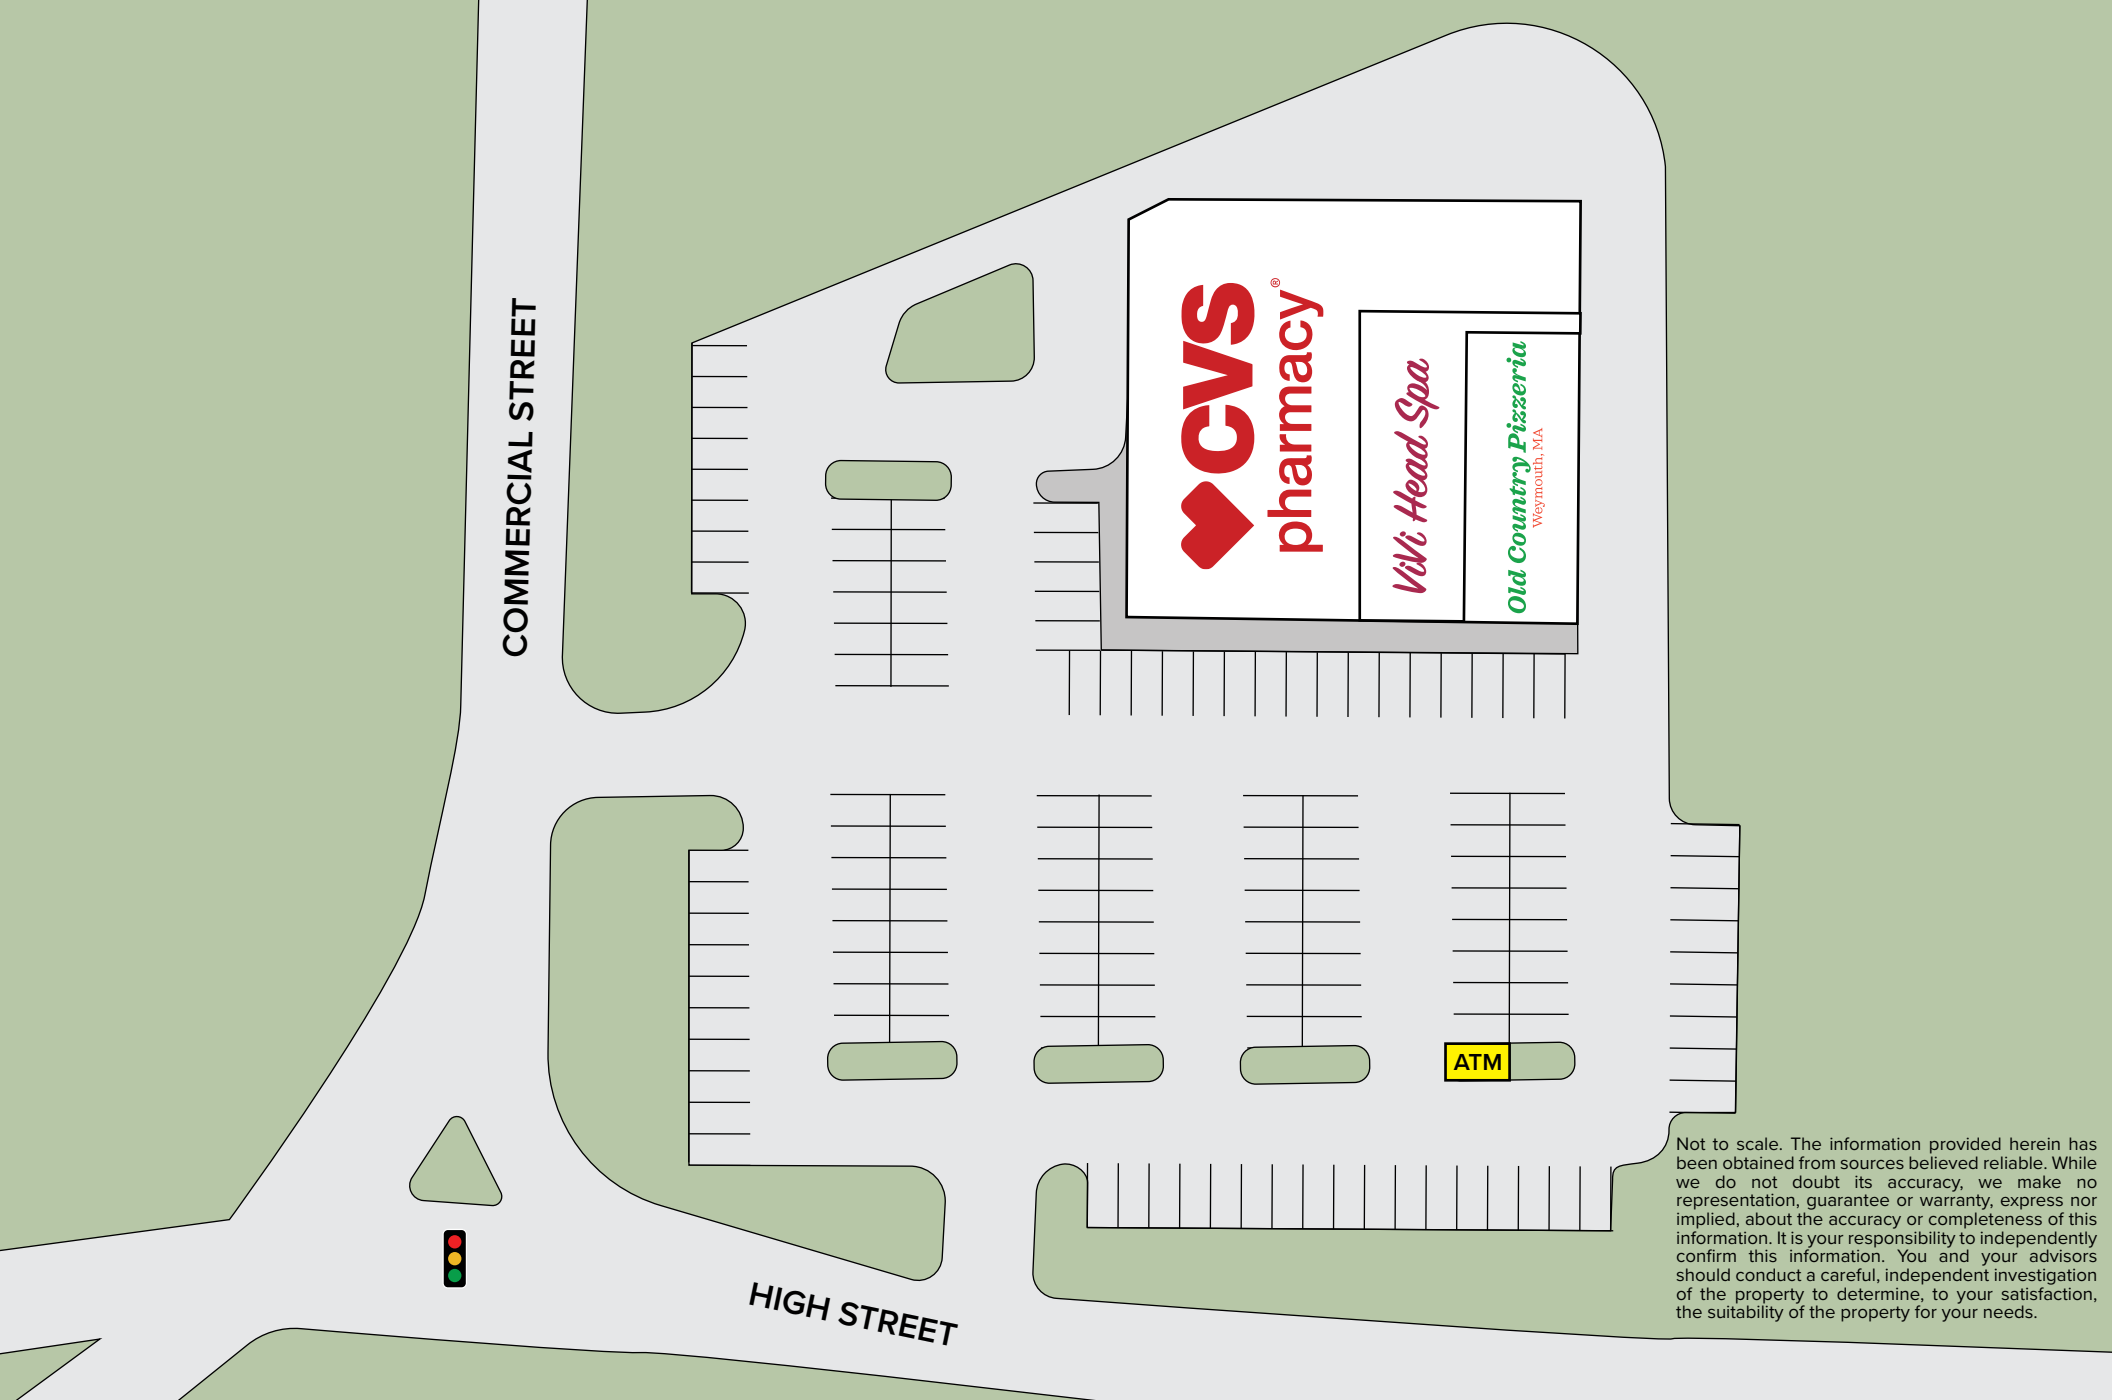

1515 Commercial Street

FULLY LEASED

1515 Commercial Street is prominently located at the signalized intersection of Commercial and High Street in Weymouth, anchored by CVS Pharmacy. The property benefits from excellent visibility and access, along with strong exposure to traffic and a prominent pylon signage opportunity.

RIVERWAY PLAZA

- LOWE'S
- Staples
- Michaels

STOP&SHOP

HINGHAM SHIPYARD

- THE FRESH MARKET
- Starbucks
- TRADER JOE'S
- petco
- OLD NAVY
- wahlburgers
- Alma NOVE
- Orangetheory FITNESS
- pure barre
- ULTA BEAUTY

SITE

MARKETPLACE AT BRAINTREE

- NORDSTROM
- rack
- ULTA BEAUTY
- BEST BUY
- HOBBY LOBBY
- five BELOW
- PETSMART
- PGA TOUR SUPERSTORE
- Staples
- Burlington

shaws

STOP&SHOP

Walmart

DERBY STREET SHOPS

- WHOLE FOODS
- ANTHROPOLOGIE
- BARNES & NOBLE
- BANANA REPUBLIC
- lululemon
- Crate & Barrel
- SHAKE SHACK
- CAVA
- REI
- NIKE

HANOVER CROSSING

- MARKET BASKET
- L.L.Bean
- DICK'S SPORTING GOODS
- SEPHORA
- CHIPOTLE
- Chick-fil-A
- RYAN'S Family Friends Fun
- macy's
- SHOWCASE

Jordan's FURNITURE

IKEA

COSTCO WHOLESALE

DEMOGRAPHICS	1 Mile	3 Miles	5 Miles
Total Population	8,073	67,185	163,384
Avg. Household Income	\$127,764	\$156,282	\$143,711
Daytime Population	5,393	65,201	160,639