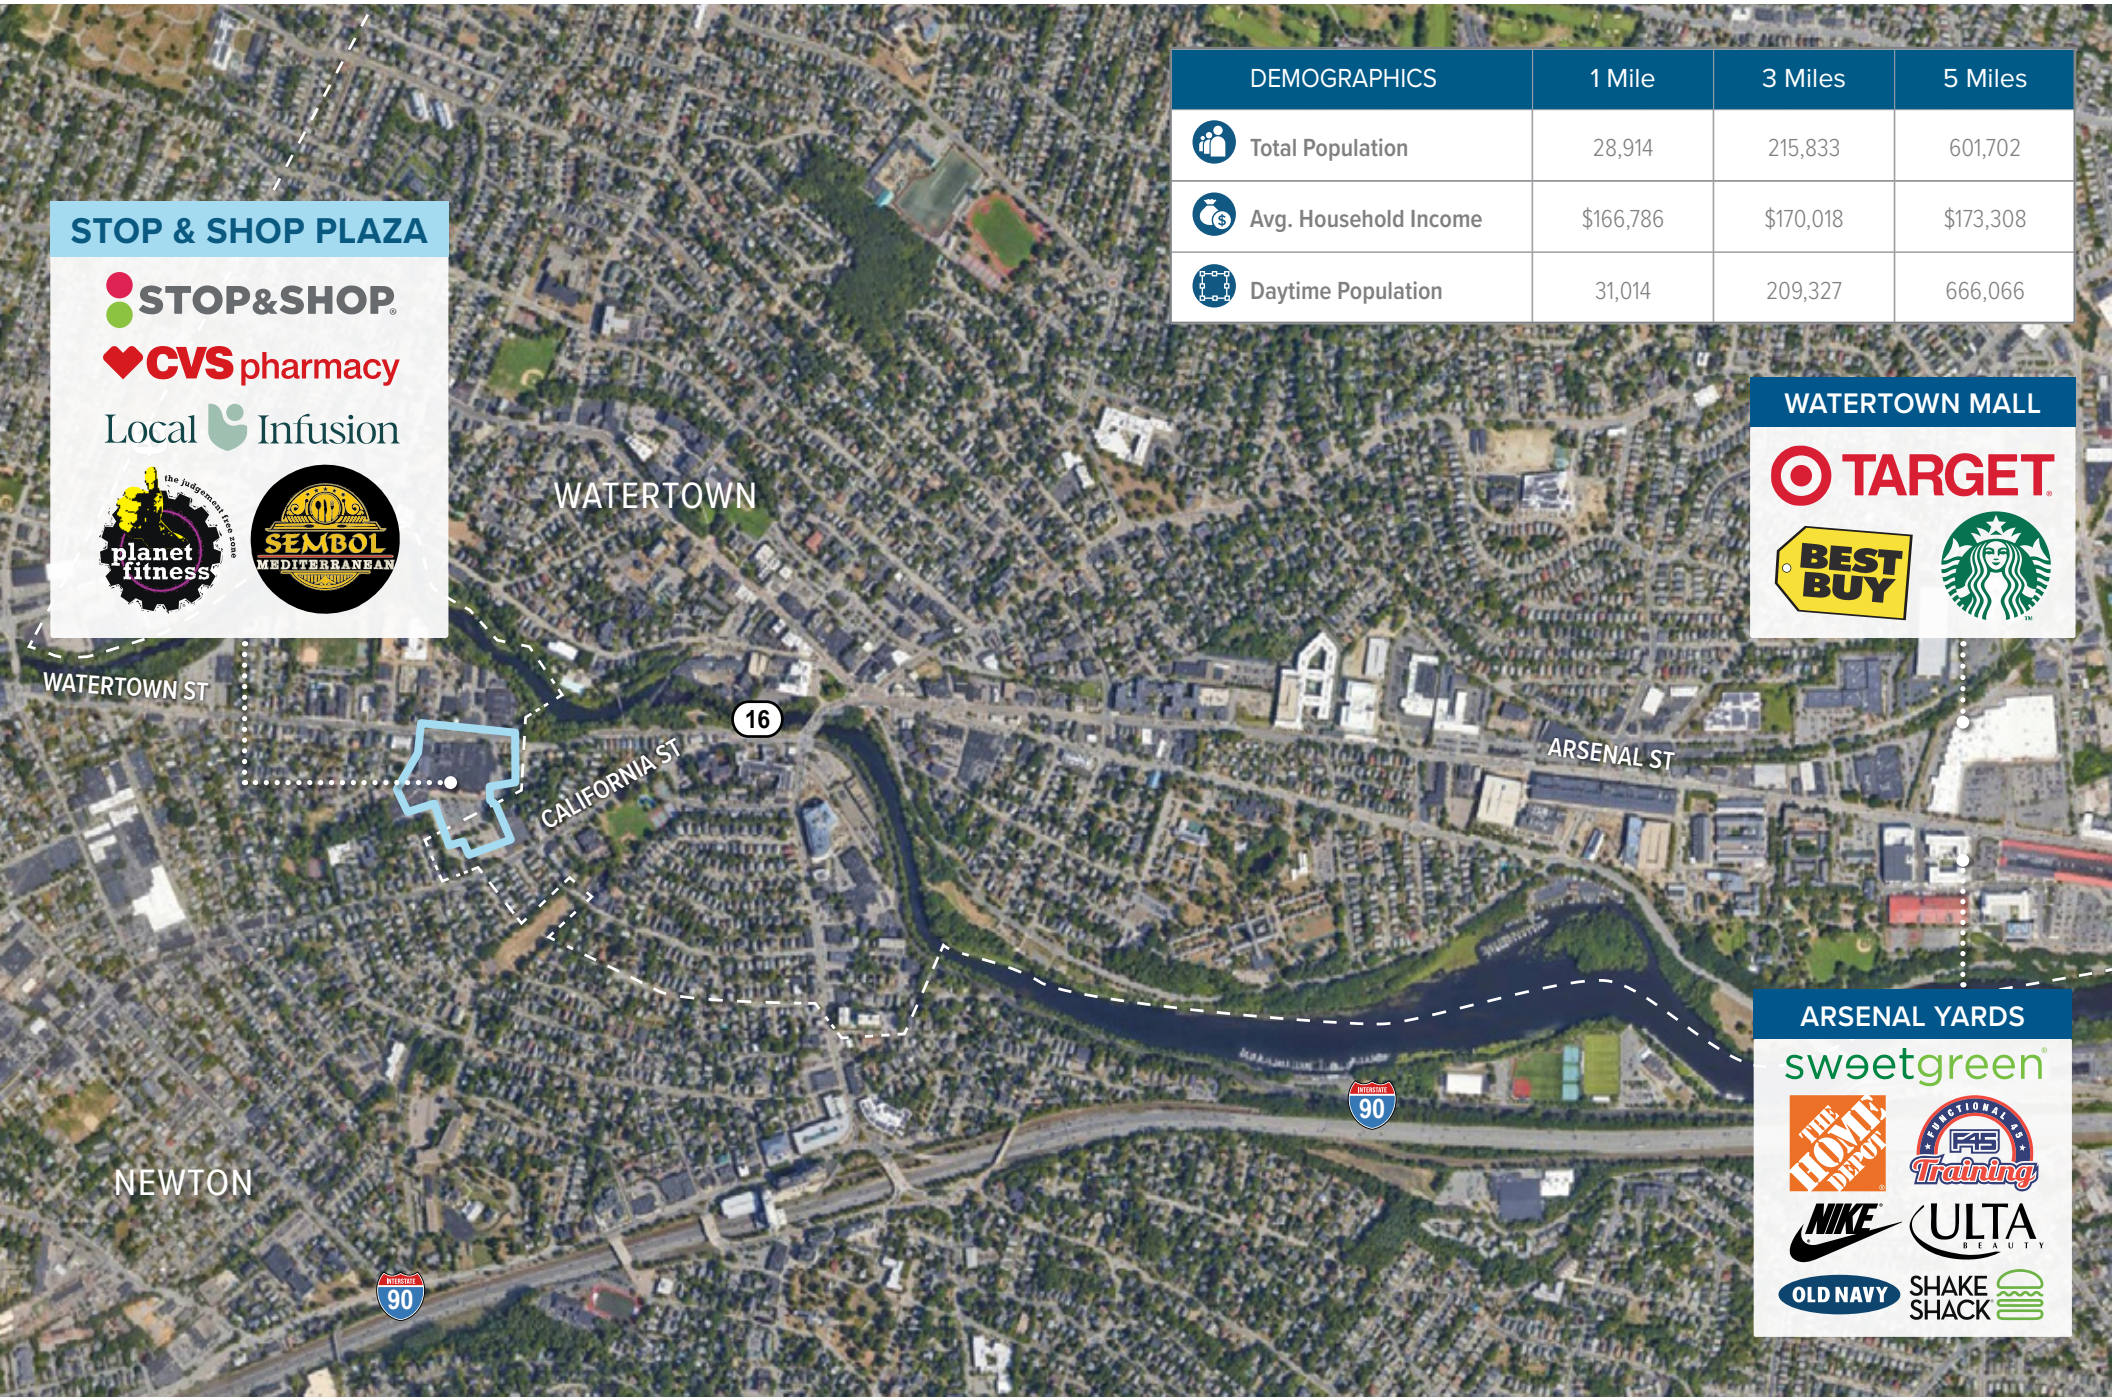

STOP & SHOP PLAZA

- **STOP & SHOP.**
- **CVS pharmacy**
- **Local Infusion**
- **planet fitness**
- **SEMBOL MEDITERRANEAN**

DEMOGRAPHICS	1 Mile	3 Miles	5 Miles
Total Population	28,914	215,833	601,702
Avg. Household Income	$166,786	$170,018	$173,308
Daytime Population	31,014	209,327	666,066

WATERTOWN MALL

- **TARGET**
- **BEST BUY**

ARSENAL YARDS

- **sweetgreen**
- **THE HOME DEPOT**
- **F45 Training**
- **NIKE**
- **ULTA BEAUTY**
- **OLD NAVY**
- **SHAKE SHACK**