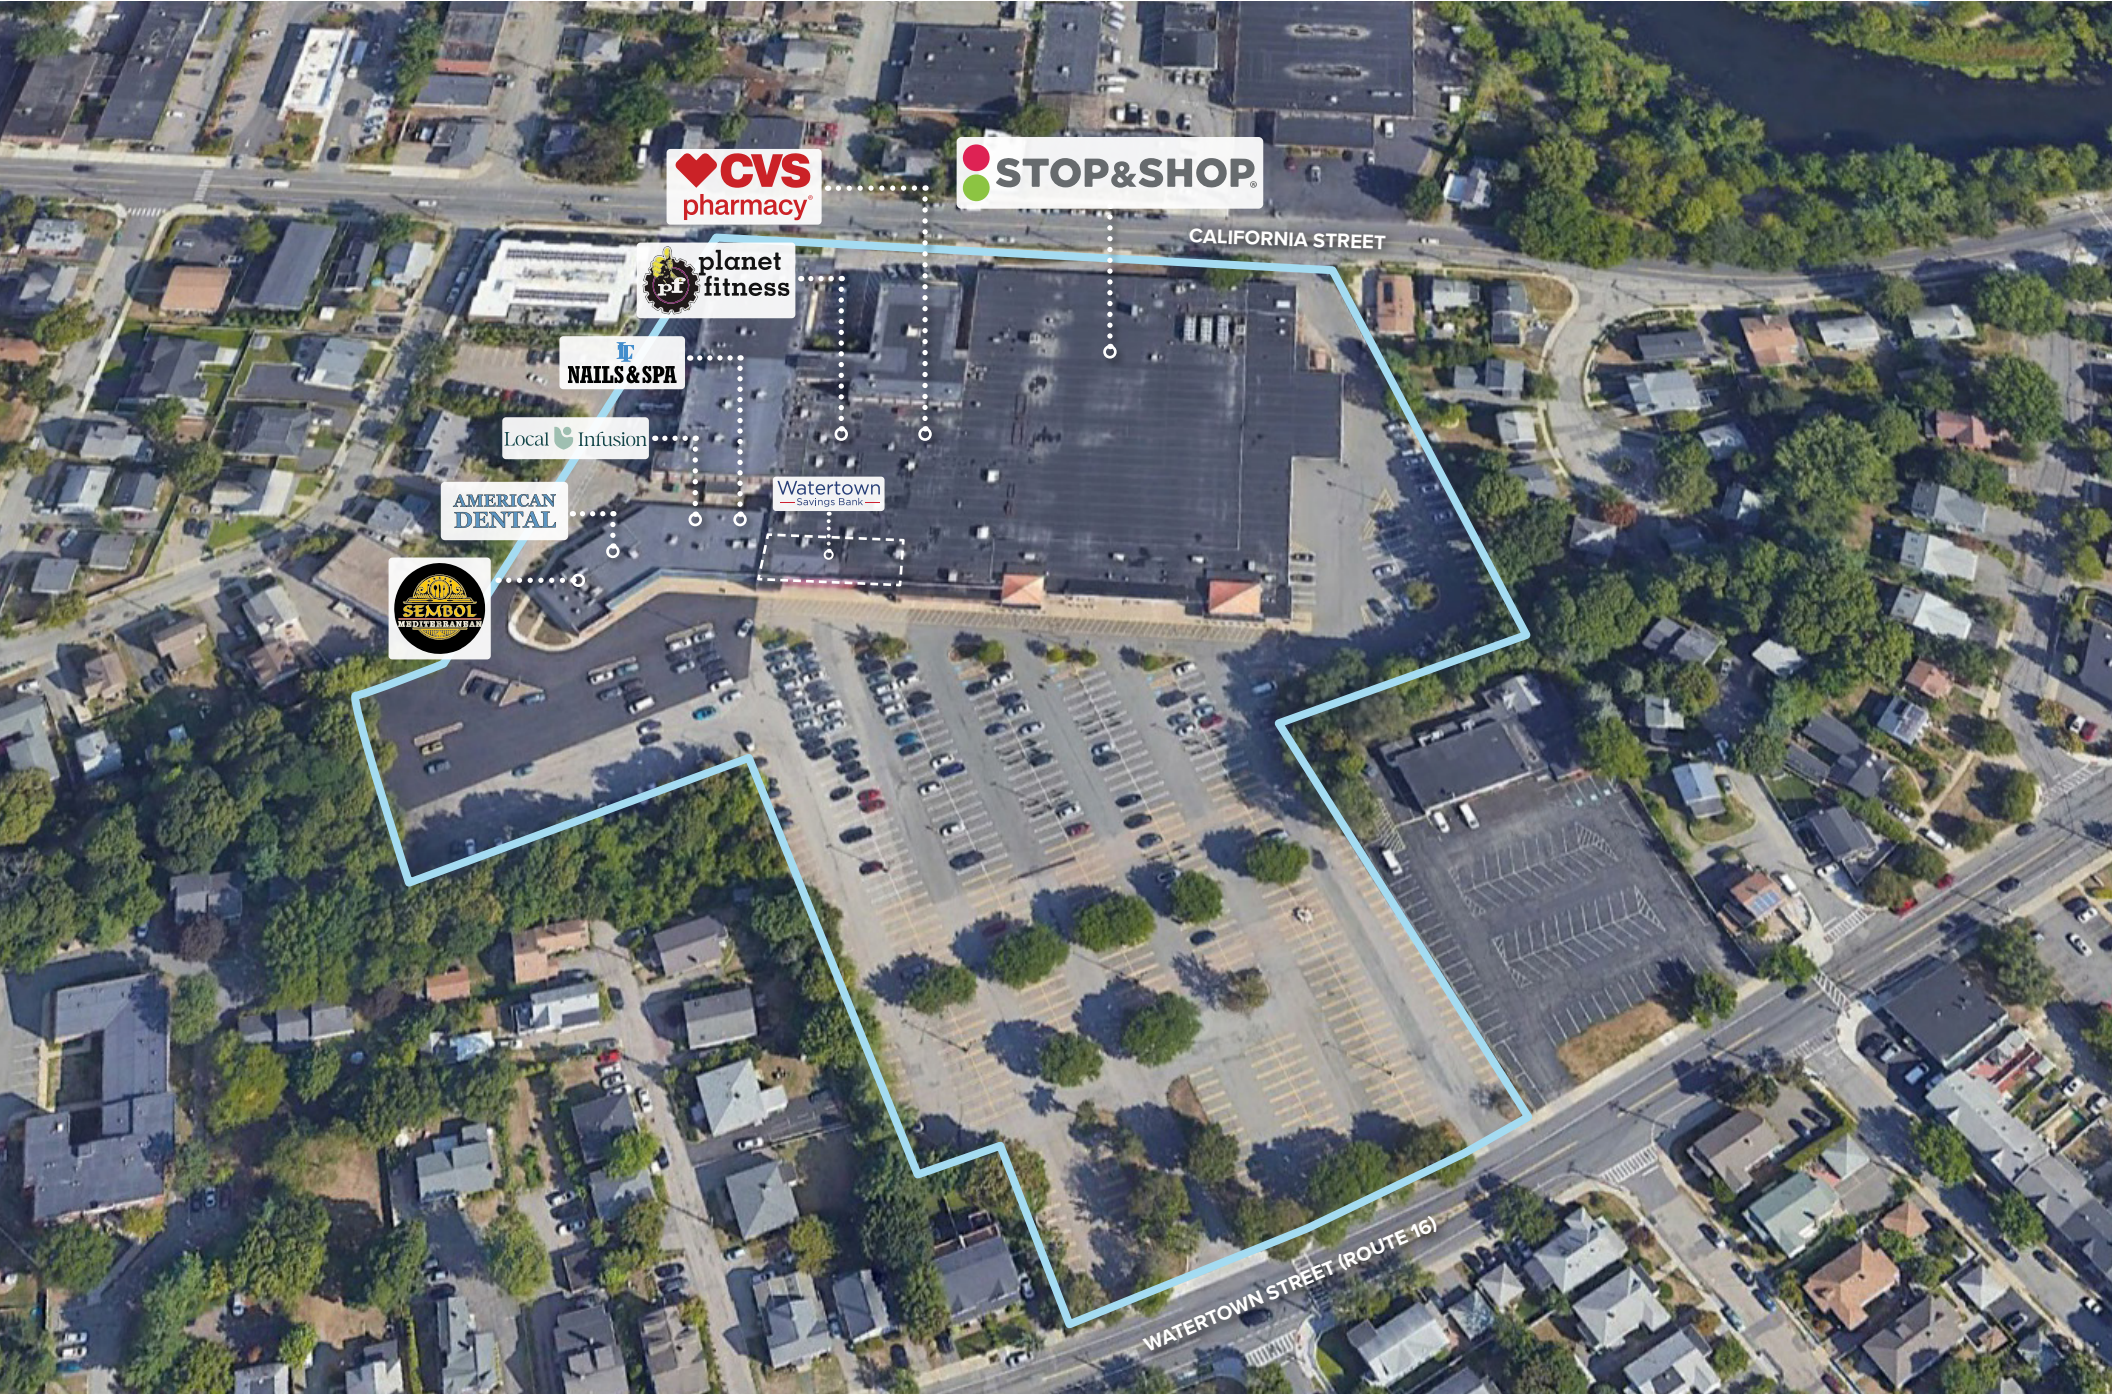

Watertown, MA

171 Watertown Street
Watertown, MA 02472