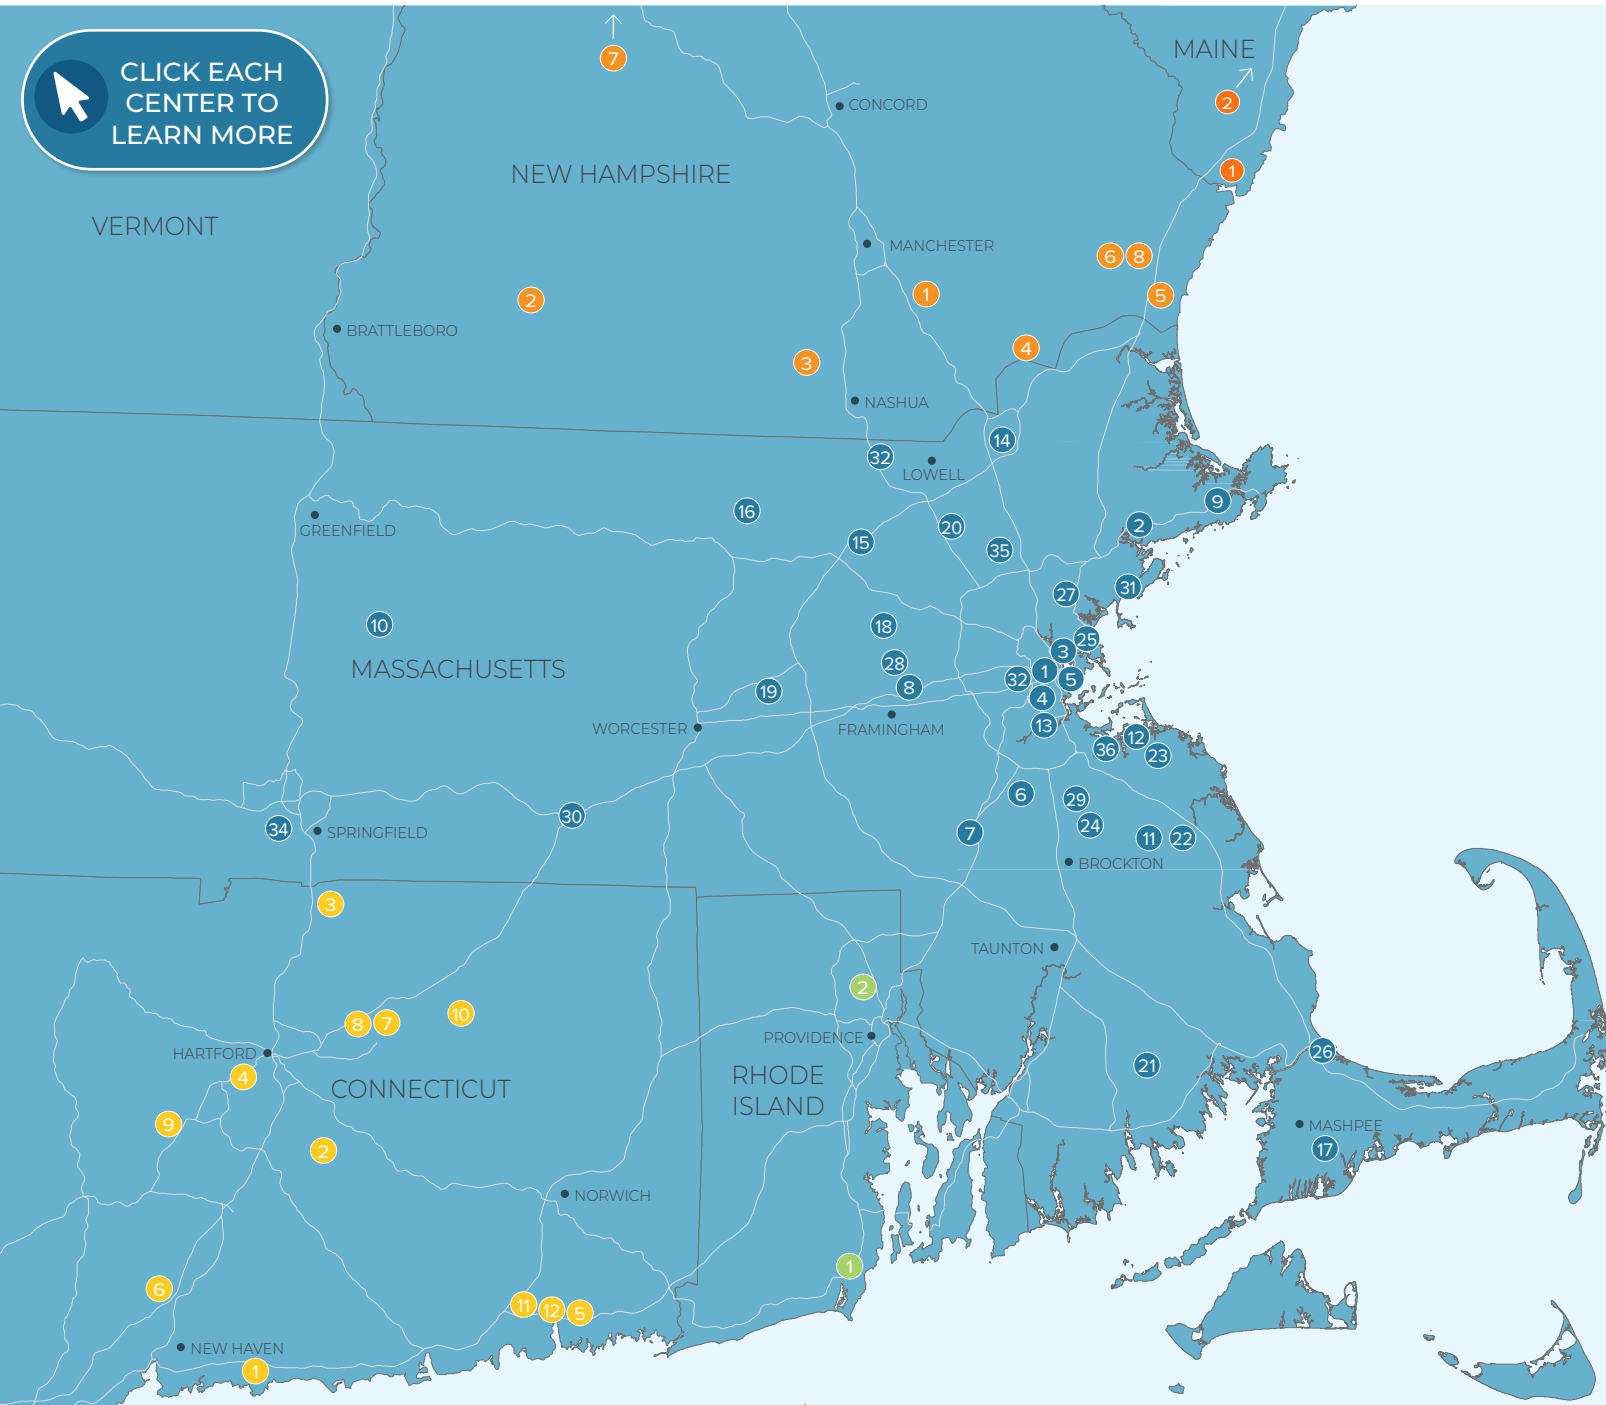

CLICK EACH CENTER TO LEARN MORE