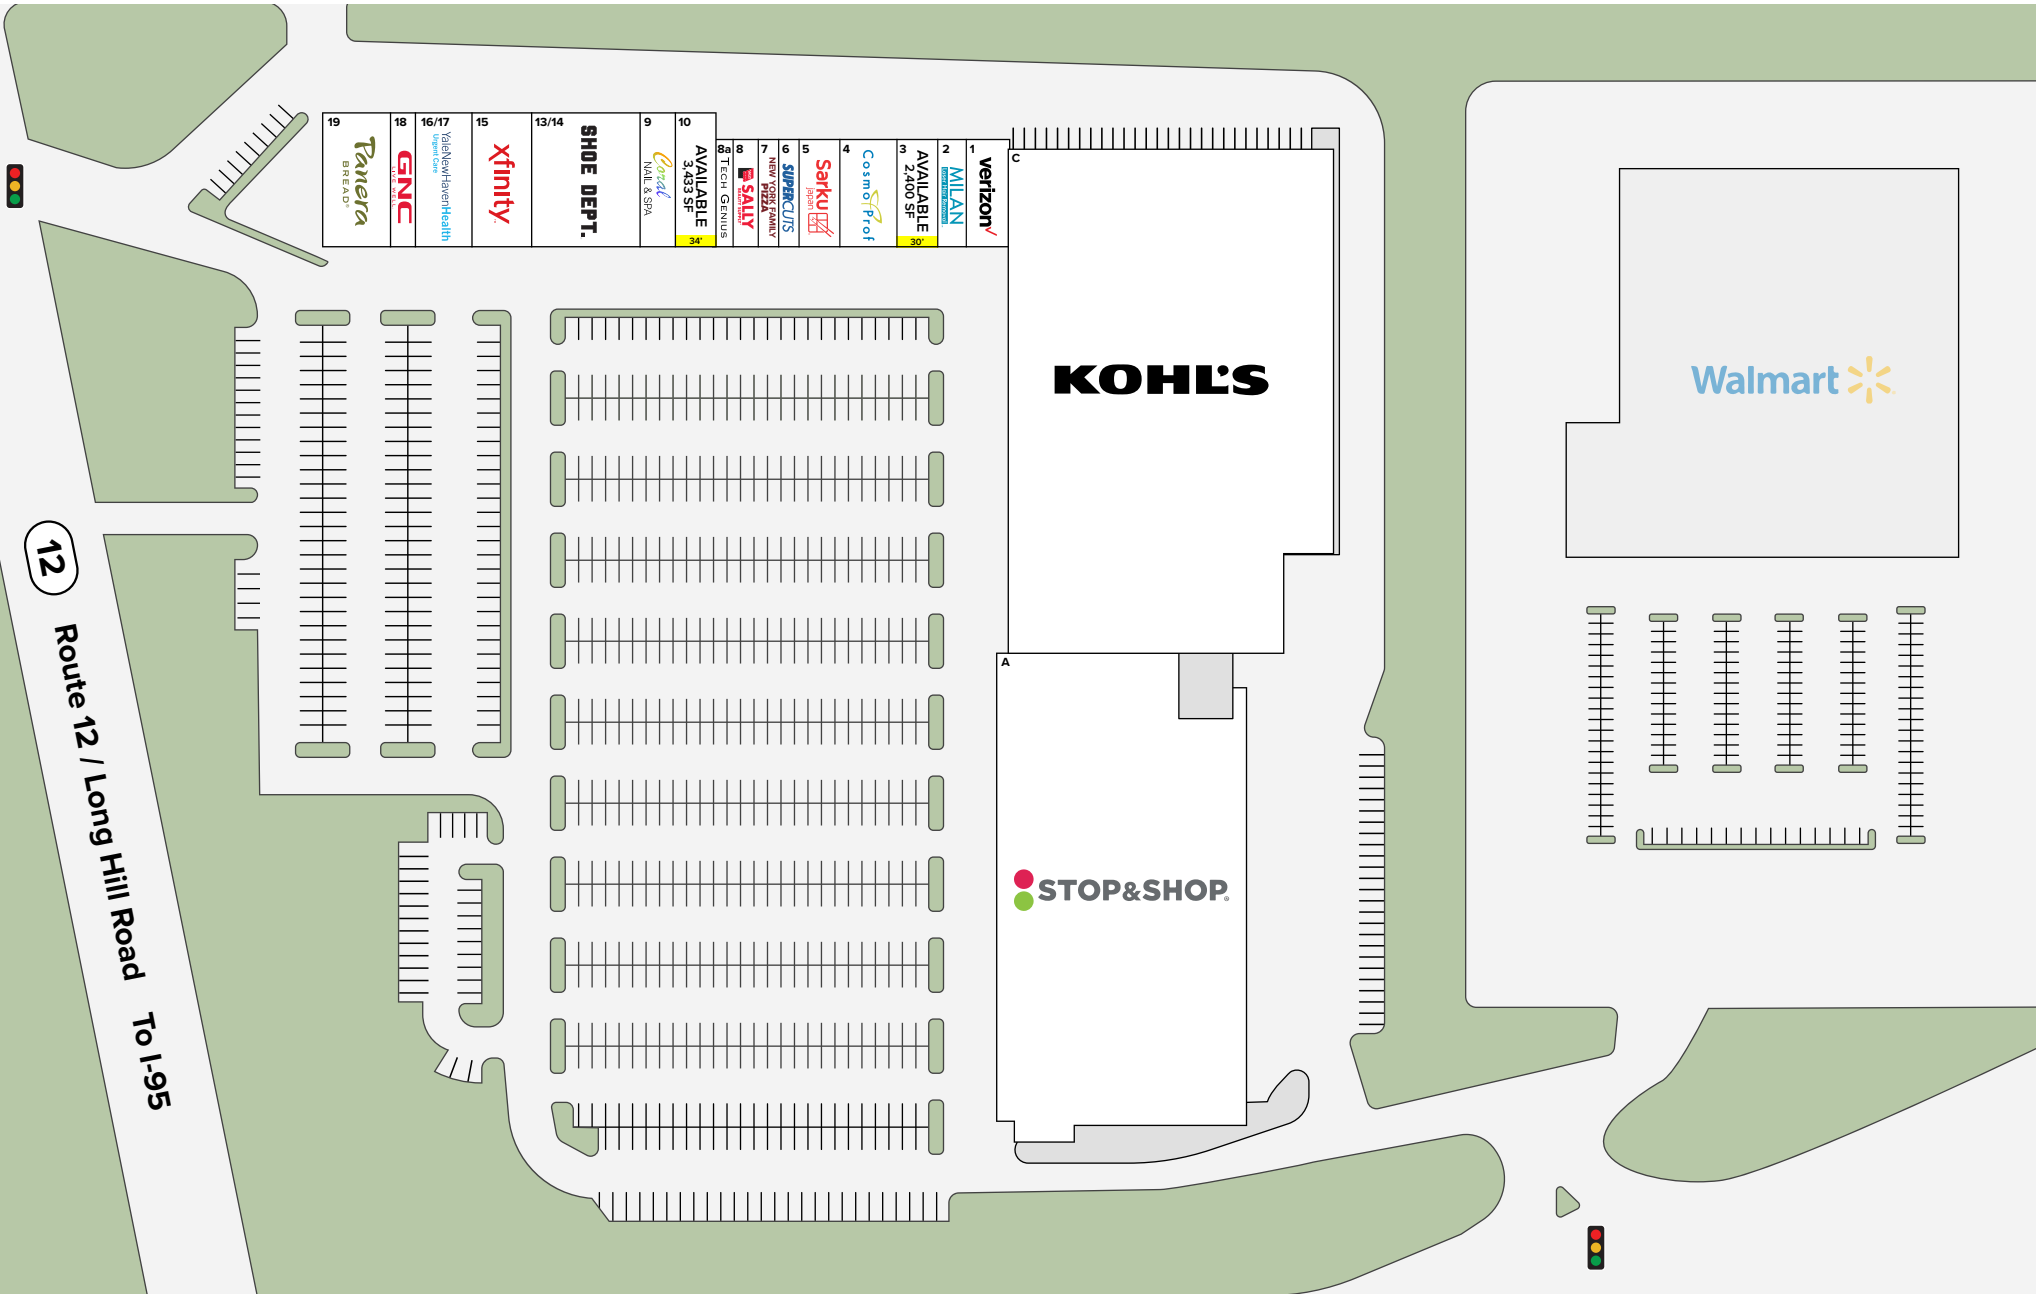

Groton, CT

220 Route 12
Groton, CT 06340

The information above has been obtained from sources believed reliable. While we do not doubt its accuracy, we have not verified it and make no guarantee, warranty or representation about it. It is your responsibility to independently confirm its accuracy and completeness. Any projections, opinions, assumptions or estimates used are for example only and do not represent the current or future performance of the property. You and your advisors should conduct a careful, independent investigation of the property to determine, to your satisfaction, the suitability of the property for your needs.

184 Route 184 / Gold Star Highway to I-95