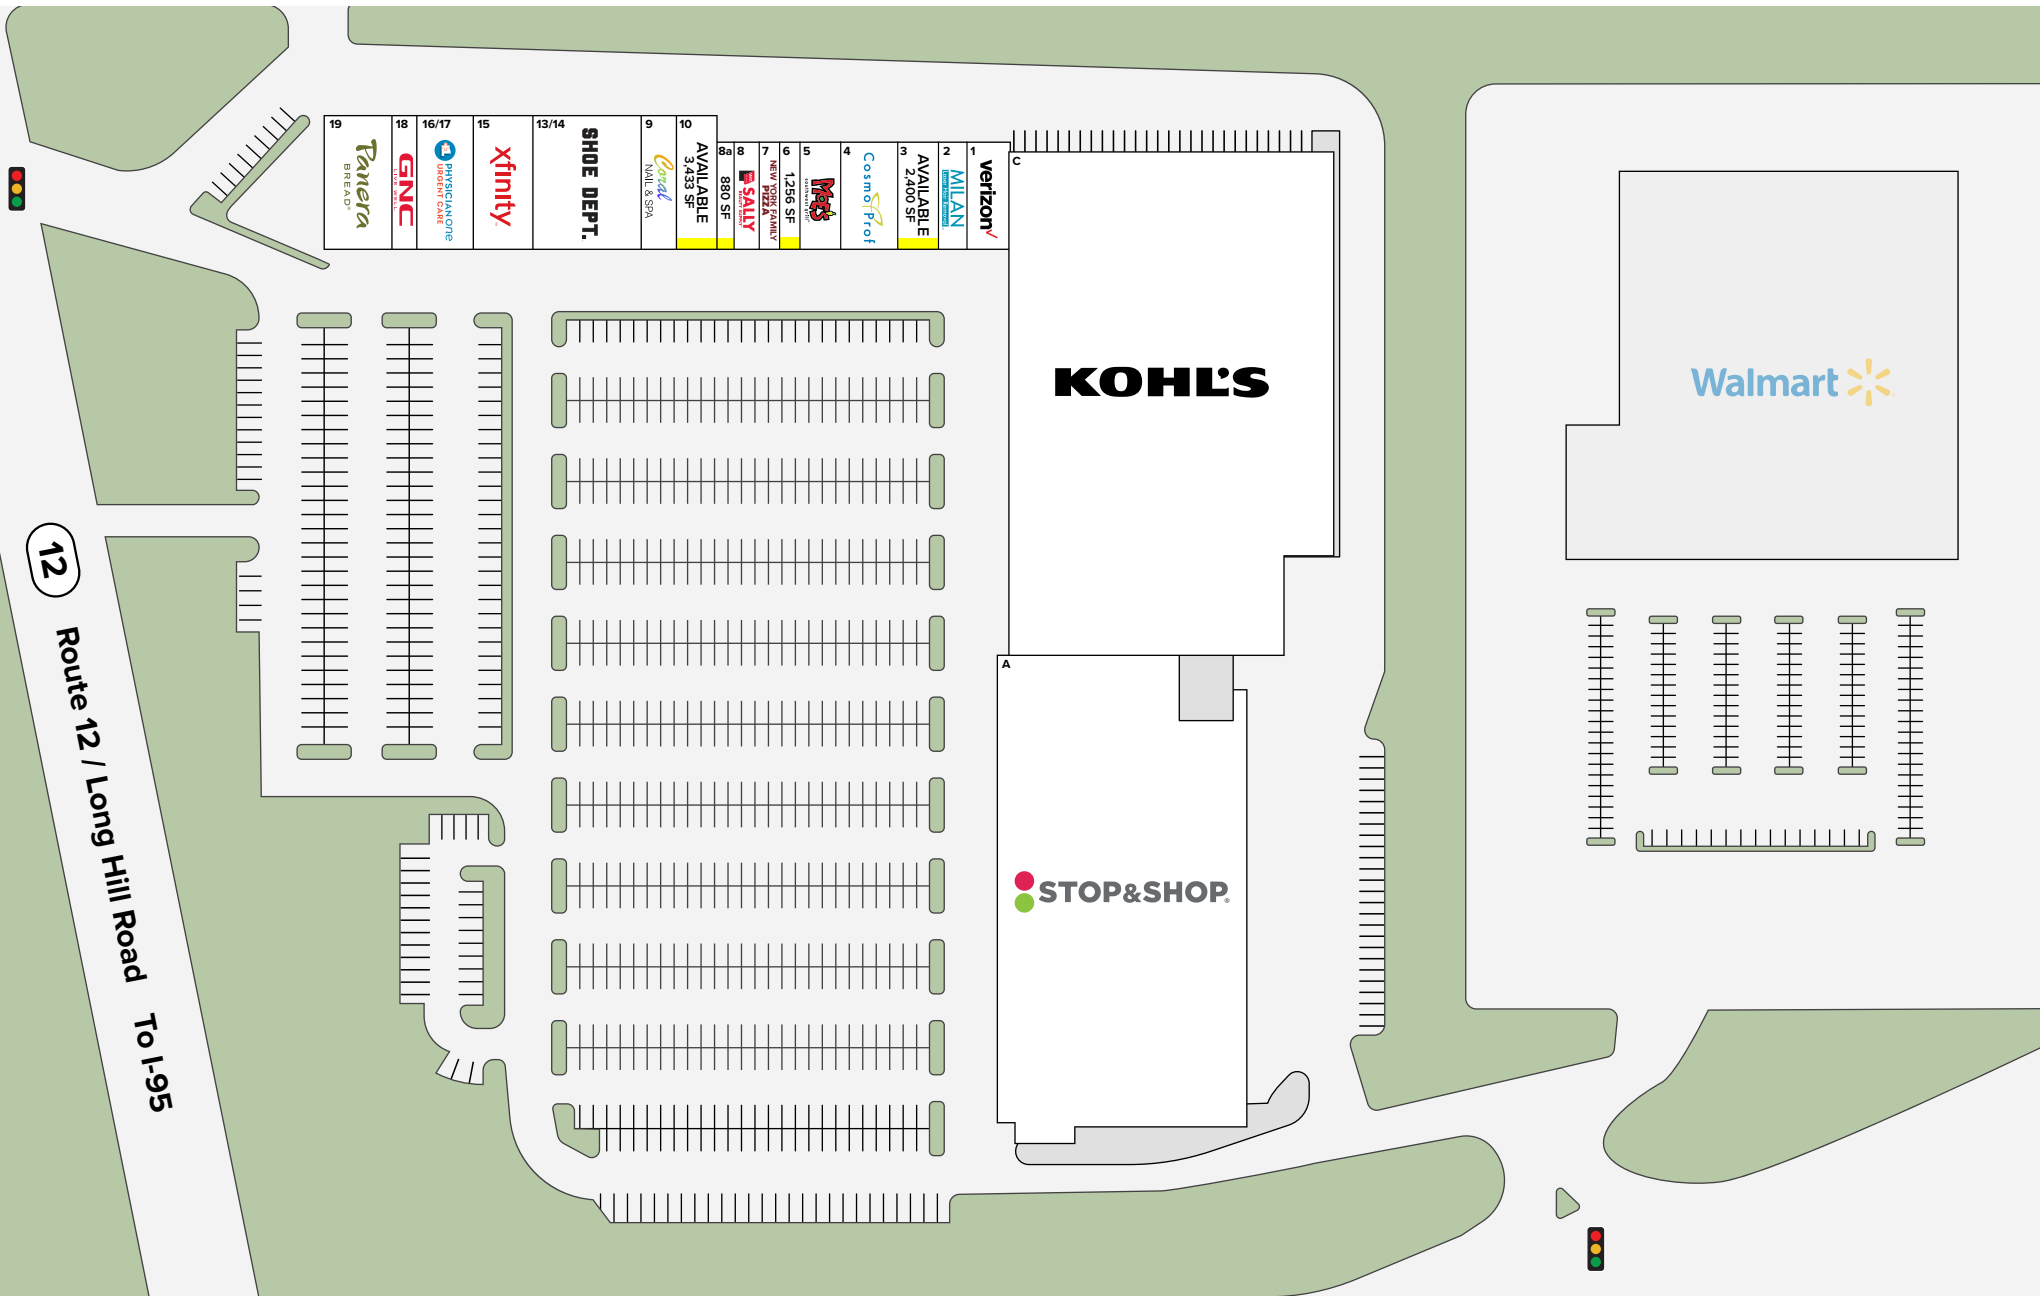

Groton, CT

220 Route 12
Groton, CT 06340

The information above has been obtained from sources believed reliable. While we do not doubt its accuracy, we have not verified it and make no guarantee, warranty or representation about it. It is your responsibility to independently confirm its accuracy and completeness. Any projections, opinions, assumptions or estimates used are for example only and do not represent the current or future performance of the property. You and your advisors should conduct a careful, independent investigation of the property to determine, to your satisfaction, the suitability of the property for your needs.

184 Route 184 / Gold Star Highway to I-95

CONTACT INFORMATION: Daniel Dori ☎ 617.553.1840 ✉ dan@blacklinere.com

Tim Farina ☎ 603.254.5989 ✉ tim@blacklinere.com