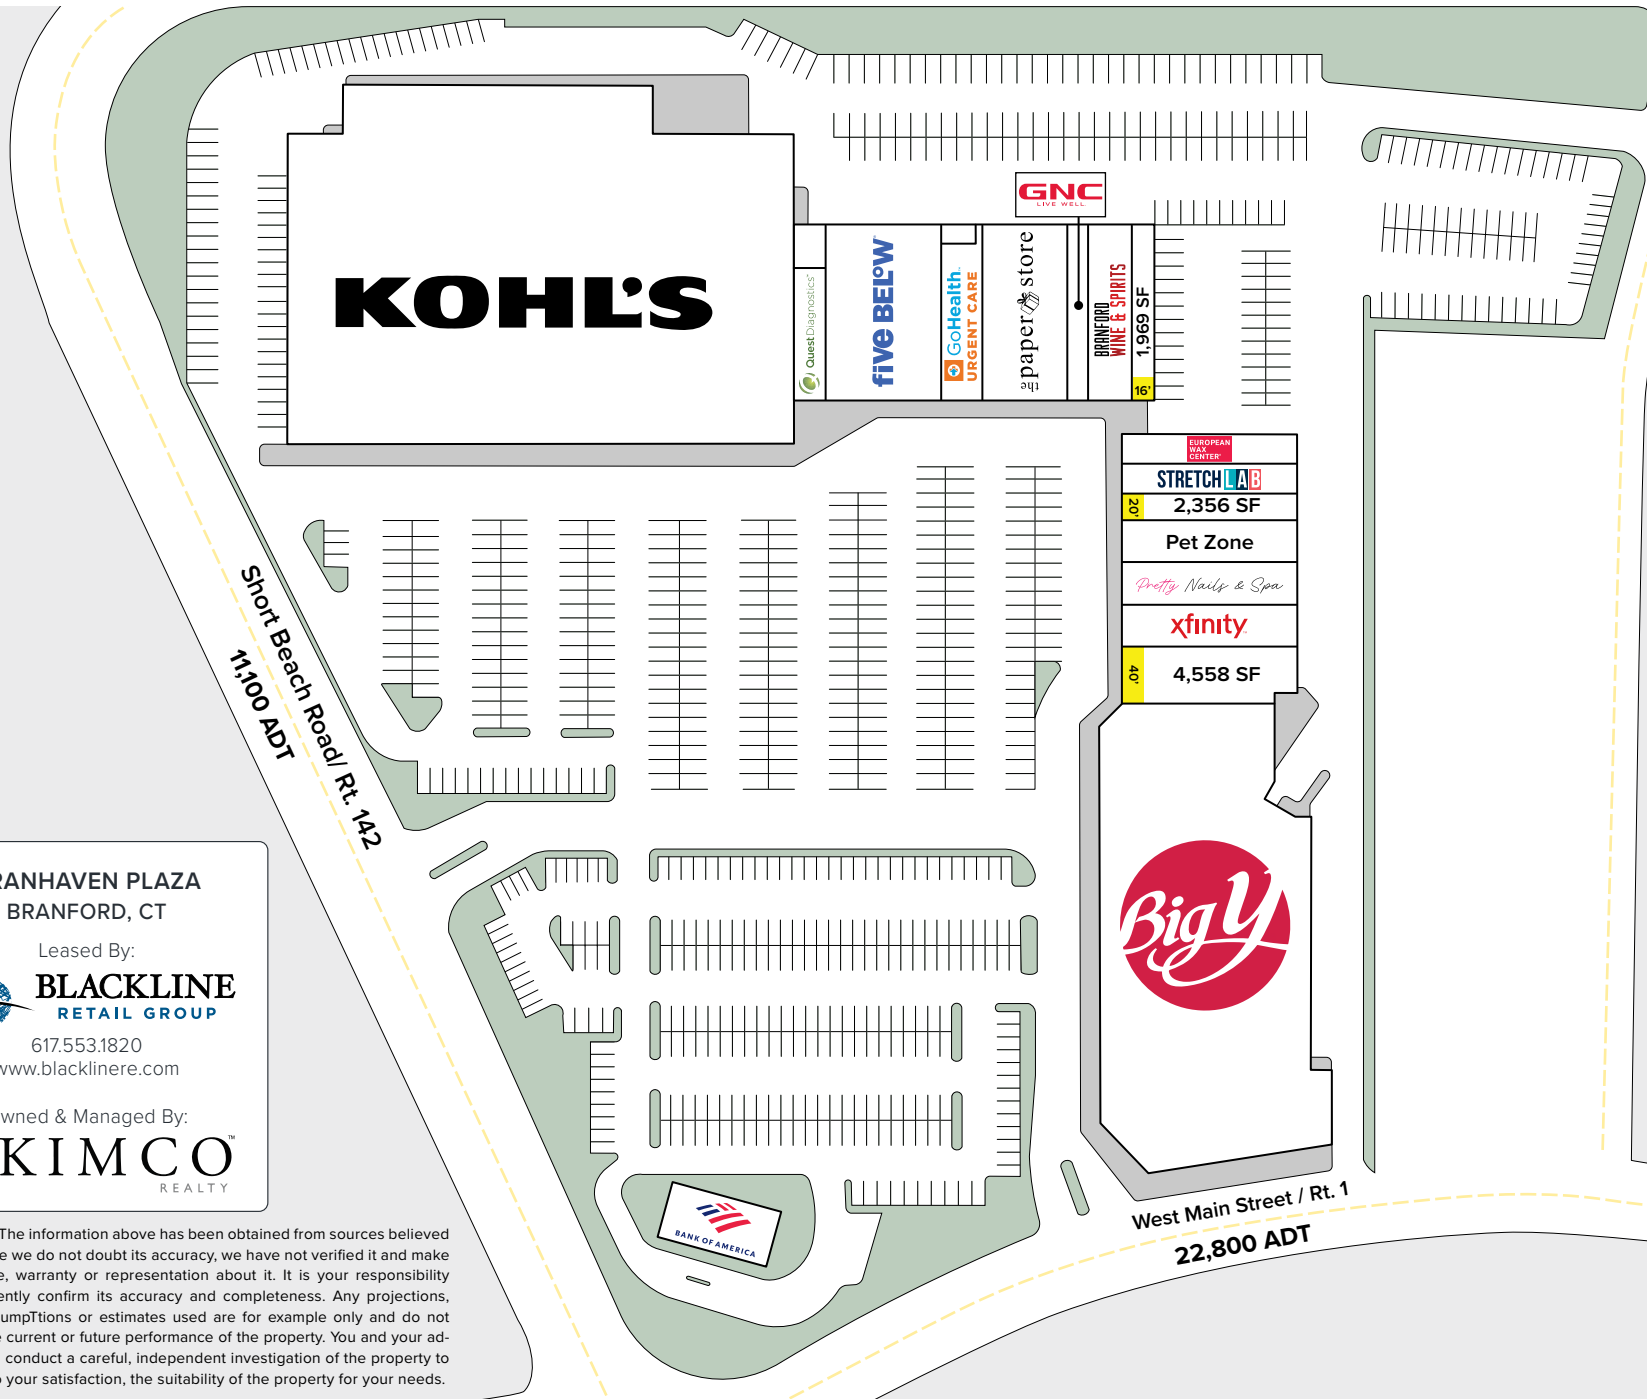

Branhaven Plaza

1,969 - 4,558 SF AVAILABLE FOR LEASE

Branhaven Plaza serves the shoreline of New Haven County. The center is anchored by Big Y and Kohl's, as well as the notable regional retailer, The Paper Store. This center offers convenient access to Route 1 and I-95.

W. Main Street & Short Beach Road
Branford, Connecticut 06405

KOHL'S

GoHealth
URGENT CARE

five BELOW

the paper store

QuestDiagnostics

GNC
LIVE WELL

BRANFORD
WINE & SPIRITS

AVAILABLE
1,969 SF

EUROPEAN
WAX CENTER

STRETCH LAB

AVAILABLE
2,356 SF

Pet Zone

Pretty Nails & Spa

xfinity

AVAILABLE
4,558 SF

Walgreens

TOWN FAIR TIRE

LoMonaco's
RISTORANTE

DONUT CRAZY

TACO BELL

FedEx

BRANHAVEN PLAZA
BRANFORD, CT

Leased By: