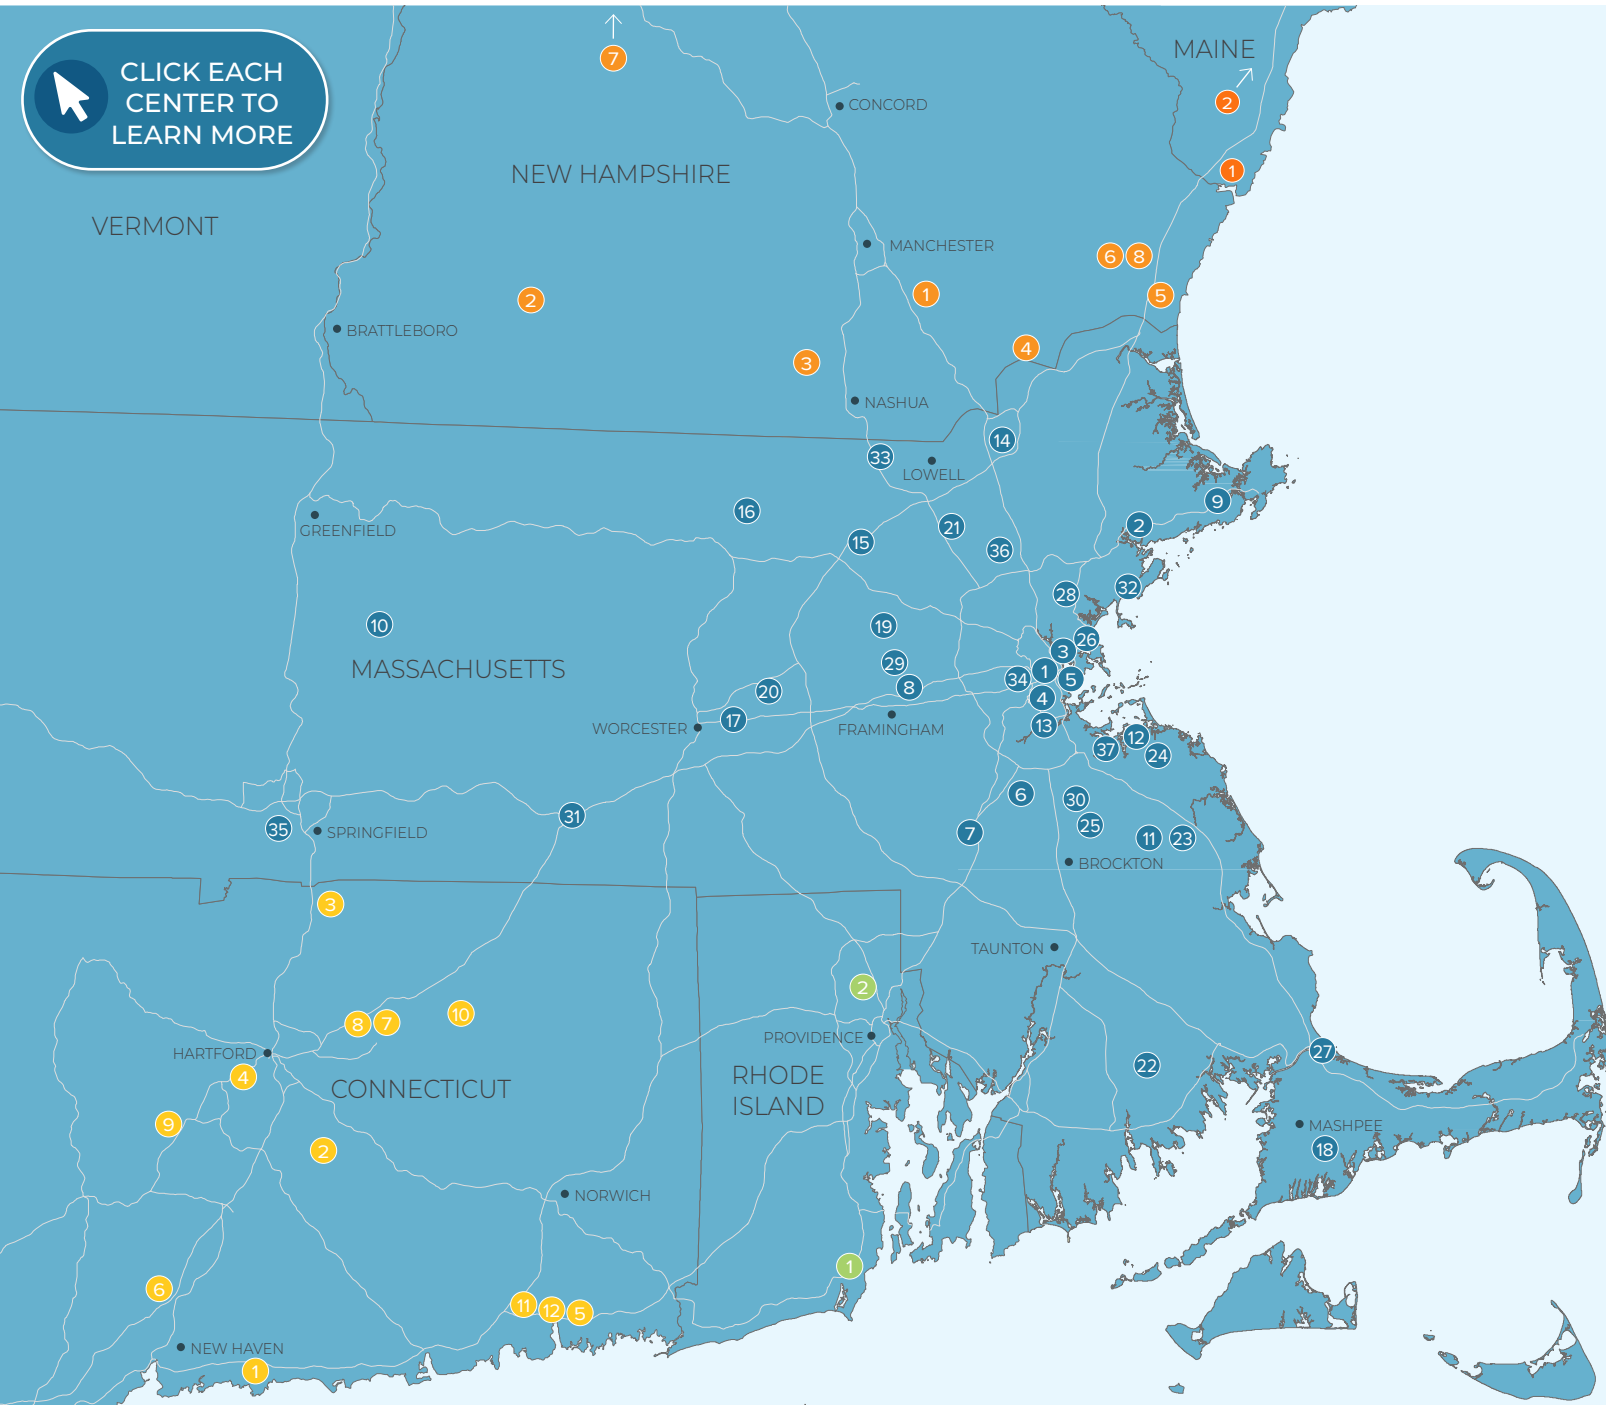

# Our Centers

New England's Leading Retail Leasing Company

CLICK EACH CENTER TO LEARN MORE

## MASSACHUSETTS

- 1 Continuum, Allston, MA
- 2 North Shore Crossing, Beverly, MA
- 3 Avalon North Station, Boston, MA
- 4 Brigham Circle, Boston, MA
- 5 Flats on D, Boston, MA
- 6 Village Shoppes of Canton, Canton, MA
- 7 Patriot Place, Foxborough, MA
- 8 Nobscot Village, Framingham, MA
- 9 Gloucester Crossing, Gloucester, MA
- 10 Russell Street Pad Site, Hadley, MA
- 11 Shaw's Plaza, Hanson, MA
- 12 Launch at Hingham Shipyard, Hingham, MA
- 13 Hyde Park Plaza, Hyde Park, MA
- 14 Plaza 114, Lawrence, MA
- 15 The Point, Littleton, MA
- 16 Lunenburg Crossing, Lunenburg, MA
- 17 57 Main Street, Marlborough, MA
- 18 South Cape Village, Mashpee, MA
- 19 Victory Plaza, Maynard, MA
- 20 Free Standing Restaurant, Northborough, MA
- 21 Pad Site, North Billerica, MA
- 22 Towne Center, North Dartmouth, MA
- 23 Pembroke Center Plaza, Pembroke, MA
- 24 The Grove at Plymouth, Plymouth, MA
- 25 Randolph Shopping Center, Randolph, MA
- 26 Beachmont Square at Suffolk Downs, Revere, MA
- 27 Stop & Shop Plaza, Sandwich, MA
- 28 Hilltop Avalon Saugus, Saugus, MA
- 29 Meadow Walk, Sudbury, MA
- 30 Walgreens Plaza, Stoughton, MA
- 31 The Center at Hobbs Brook, Sturbridge, MA
- 32 The Shops at Vinnin Square, Swampscott, MA
- 33 The Edge District, Tyngsborough, MA
- 34 Stop & Shop Plaza, Watertown, MA
- 35 Westfield Shops, Westfield, MA
- 36 Wilmington Crossing, Wilmington, MA
- 37 1515 Commercial Street, Weymouth, MA