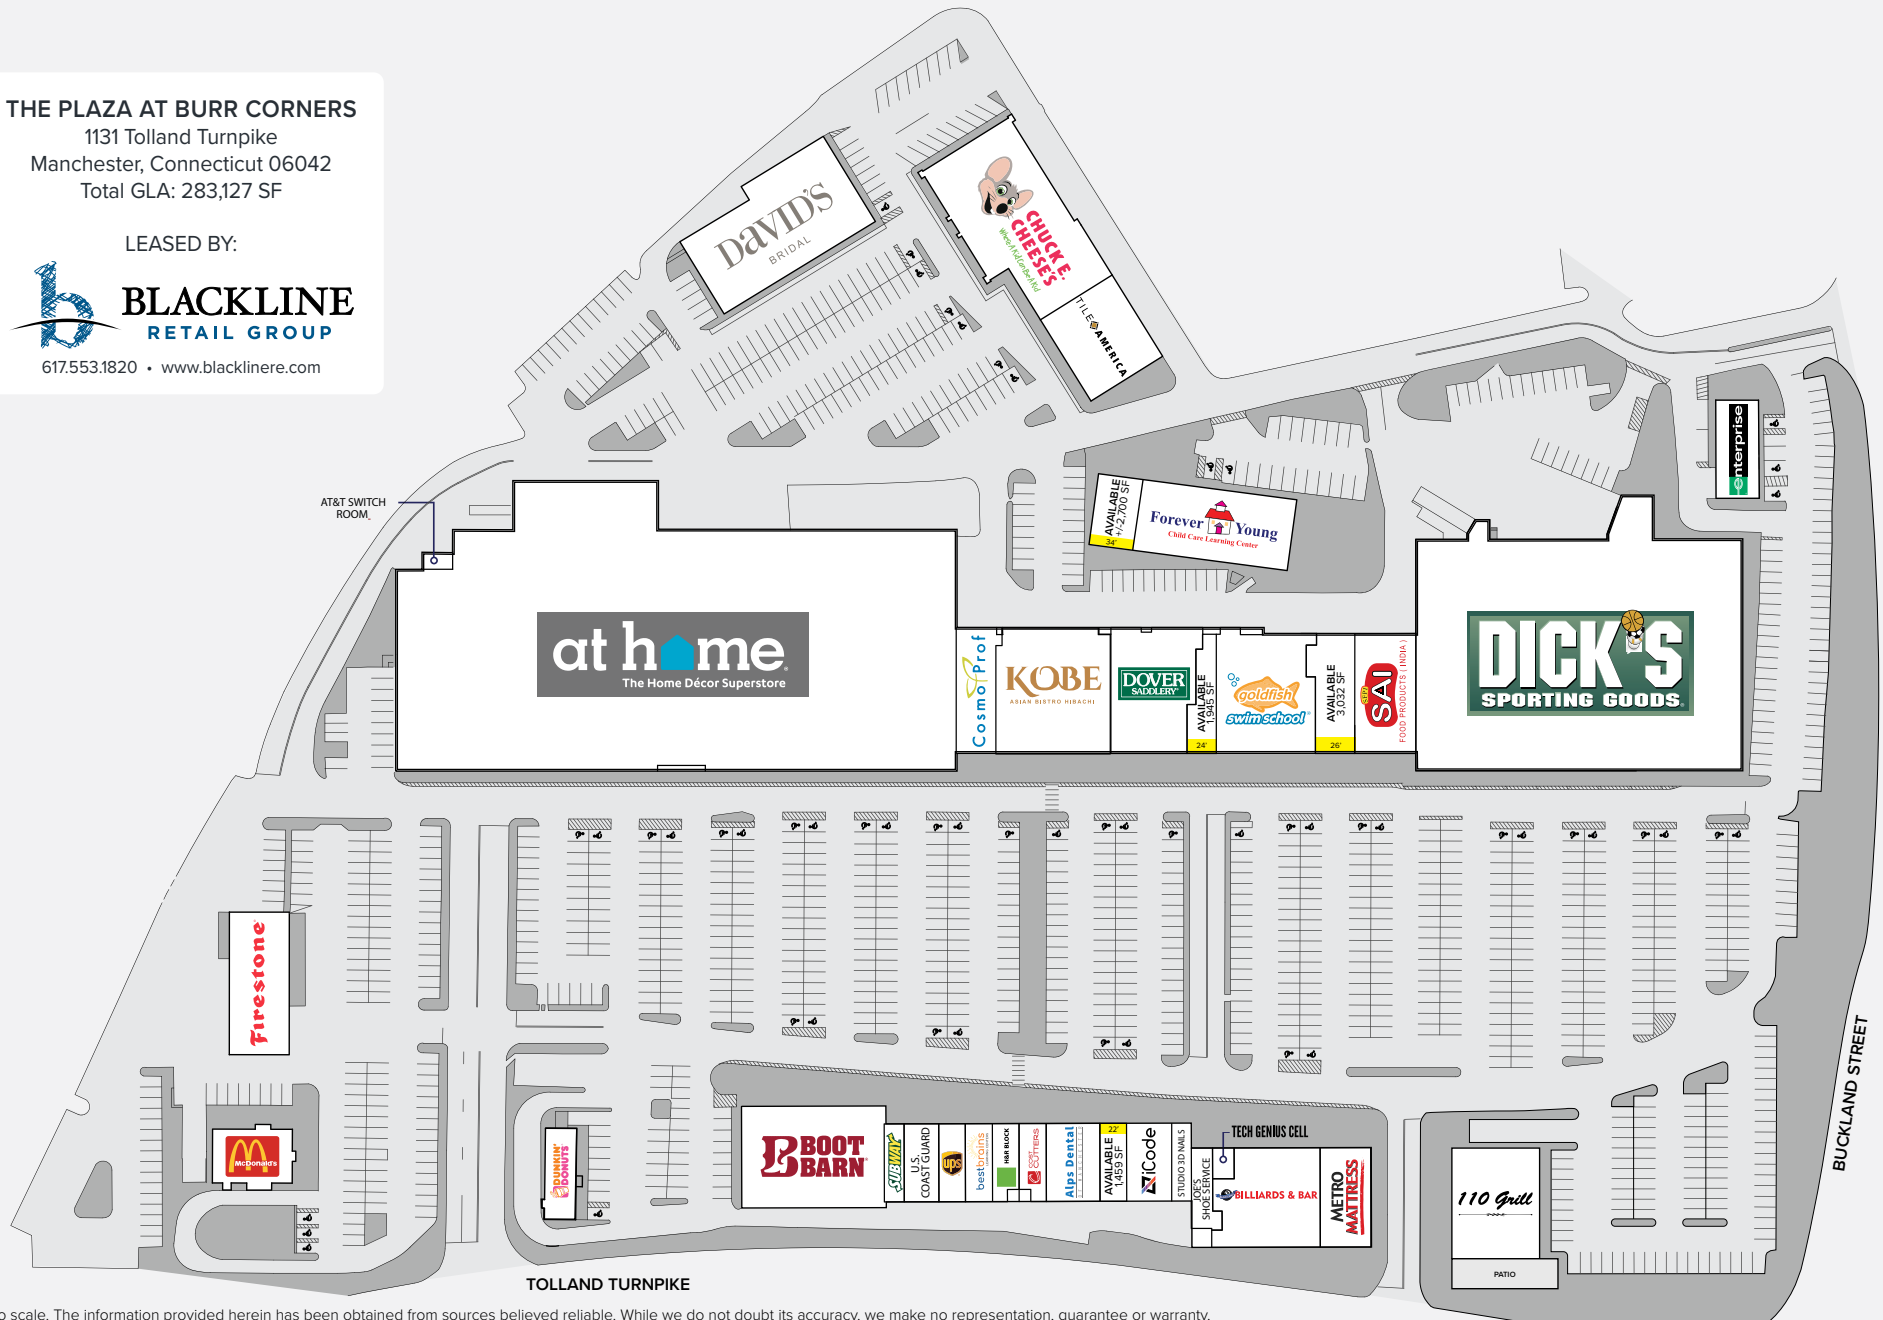

## THE PLAZA AT BURR CORNERS

1131 Tolland Turnpike  
Manchester, Connecticut 06042  
Total GLA: 283,127 SF

LEASED BY:

617.553.1820 • www.blacklinere.com

Not to scale. The information provided herein has been obtained from sources believed reliable. While we do not doubt its accuracy, we make no representation, guarantee or warranty, express nor implied, about the accuracy or completeness of this information. It is your responsibility to independently confirm this information. You and your advisors should conduct a careful, independent investigation of the property to determine, to your satisfaction, the suitability of the property for your needs.