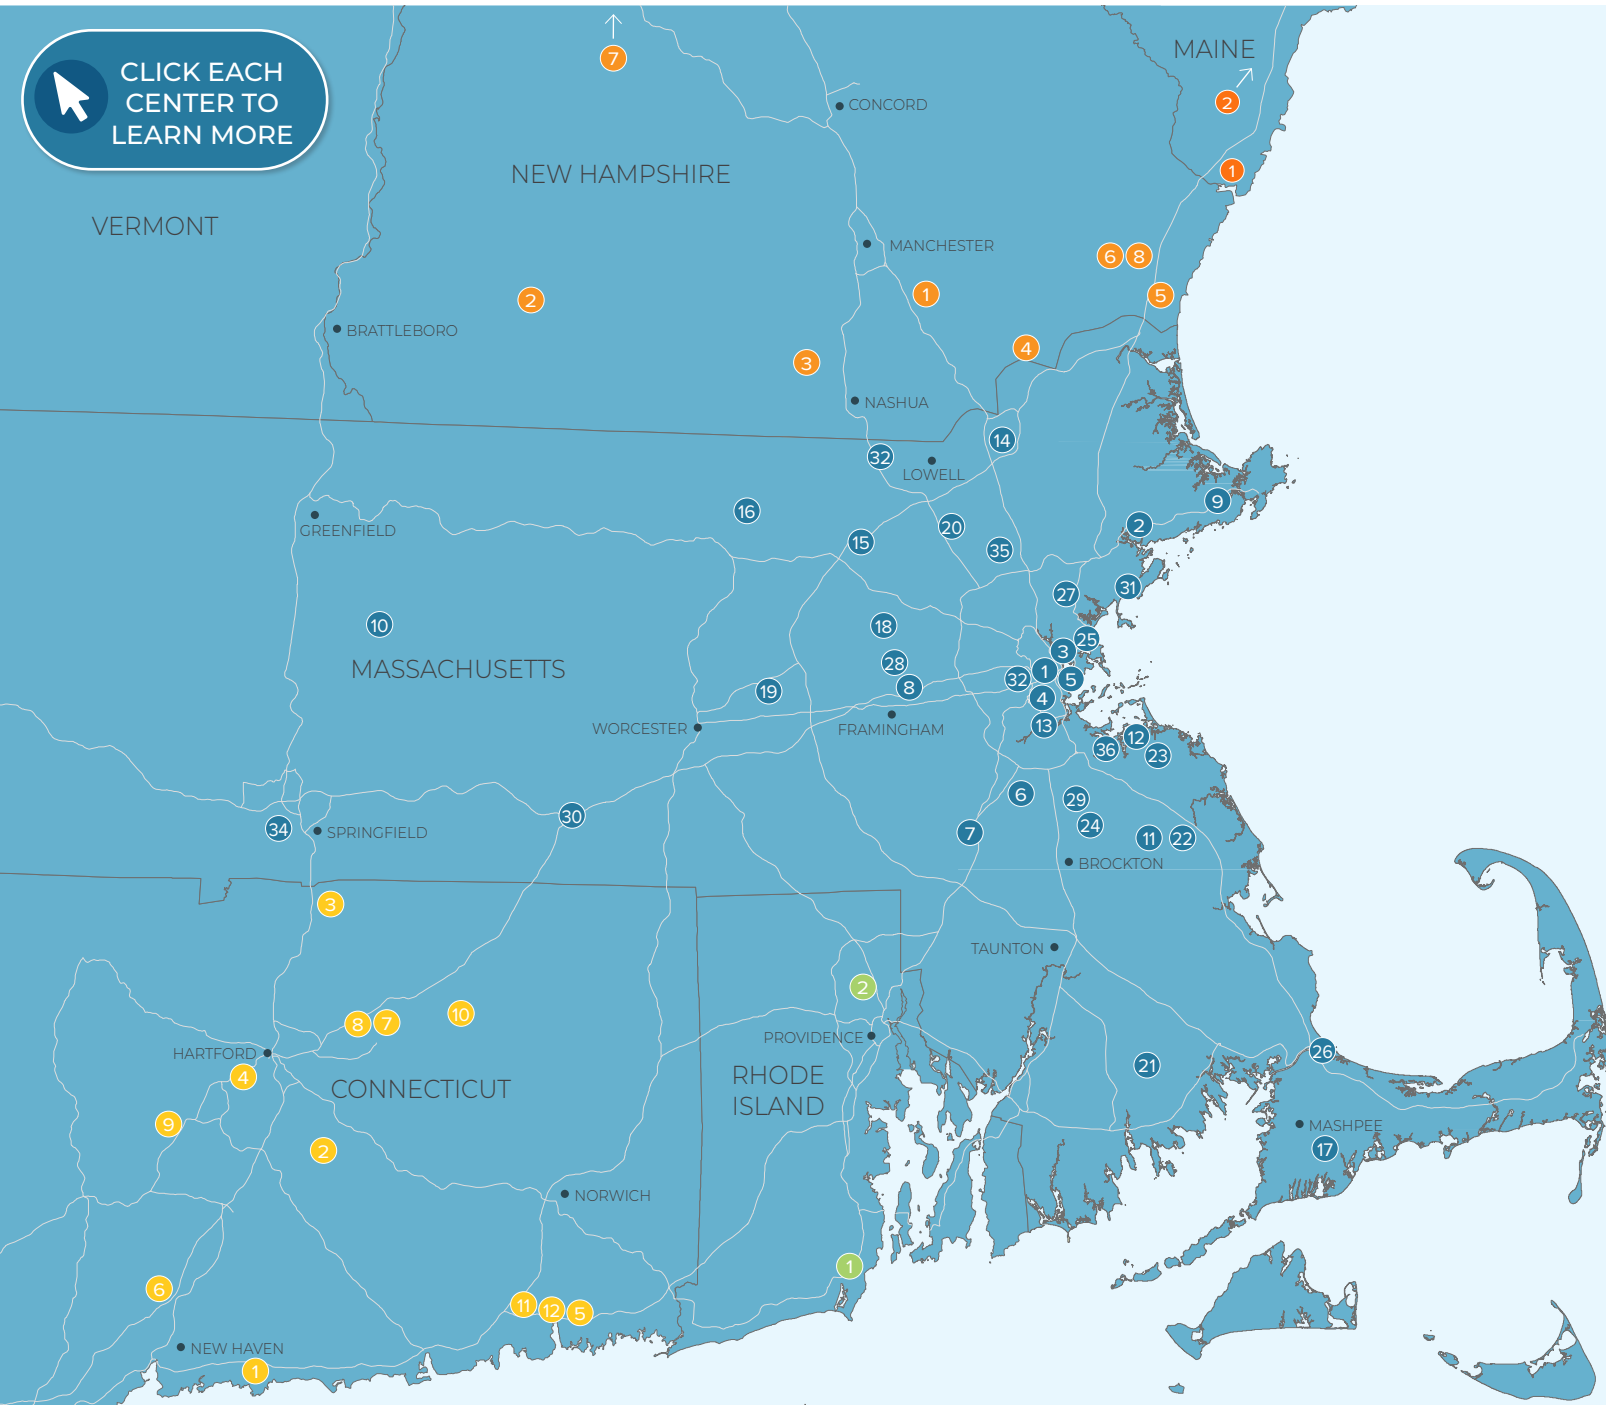

### FULLY LEASED

Positioned at the signalized intersection of Paradise Road and Vinnin Street, the property boasts easy access and excellent visibility to a dense and affluent population. The Vinnin Square shopping area serves the residents of Swampscott, Marblehead and Salem as well as the 10,000 students and staff of Salem State University just one mile down Route 1A.

# Our Centers

New England's Leading Retail Leasing Company

CLICK EACH CENTER TO LEARN MORE

## MASSACHUSETTS

- 1 Continuum, Allston, MA
- 2 North Shore Crossing, Beverly, MA
- 3 Avalon North Station, Boston, MA
- 4 Brigham Circle, Boston, MA
- 5 Flats on D, Boston, MA
- 6 Village Shoppes of Canton, Canton, MA
- 7 Patriot Place, Foxborough, MA
- 8 Nobscot Village, Framingham, MA
- 9 Gloucester Crossing, Gloucester, MA
- 10 Russell Street Pad Site, Hadley, MA
- 11 Shaw's Plaza, Hanson, MA
- 12 Launch at Hingham Shipyard, Hingham, MA
- 13 Hyde Park Plaza, Hyde Park, MA
- 14 Plaza 114, Lawrence, MA
- 15 The Point, Littleton, MA
- 16 Lunenburg Crossing, Lunenburg, MA
- 17 South Cape Village, Mashpee, MA
- 18 Victory Plaza, Maynard, MA
- 19 Free Standing Restaurant, Northborough, MA
- 20 Pad Site, North Billerica, MA
- 21 Towne Center, North Dartmouth, MA
- 22 Pembroke Center Plaza, Pembroke, MA
- 23 The Grove at Plymouth, Plymouth, MA
- 24 Randolph Shopping Center, Randolph, MA
- 25 Beachmont Square at Suffolk Downs, Revere, MA
- 26 Stop & Shop Plaza, Sandwich, MA
- 27 Hilltop Avalon Saugus, Saugus, MA
- 28 Meadow Walk, Sudbury, MA
- 29 Walgreens Plaza, Stoughton, MA
- 30 The Center at Hobbs Brook, Sturbridge, MA
- 31 The Shops at Vinnin Square, Swampscott, MA
- 32 The Edge District, Tyngsborough, MA
- 33 Stop & Shop Plaza, Watertown, MA
- 34 Westfield Shops, Westfield, MA
- 35 Wilmington Crossing, Wilmington, MA
- 36 1515 Commercial Street, Weymouth, MA