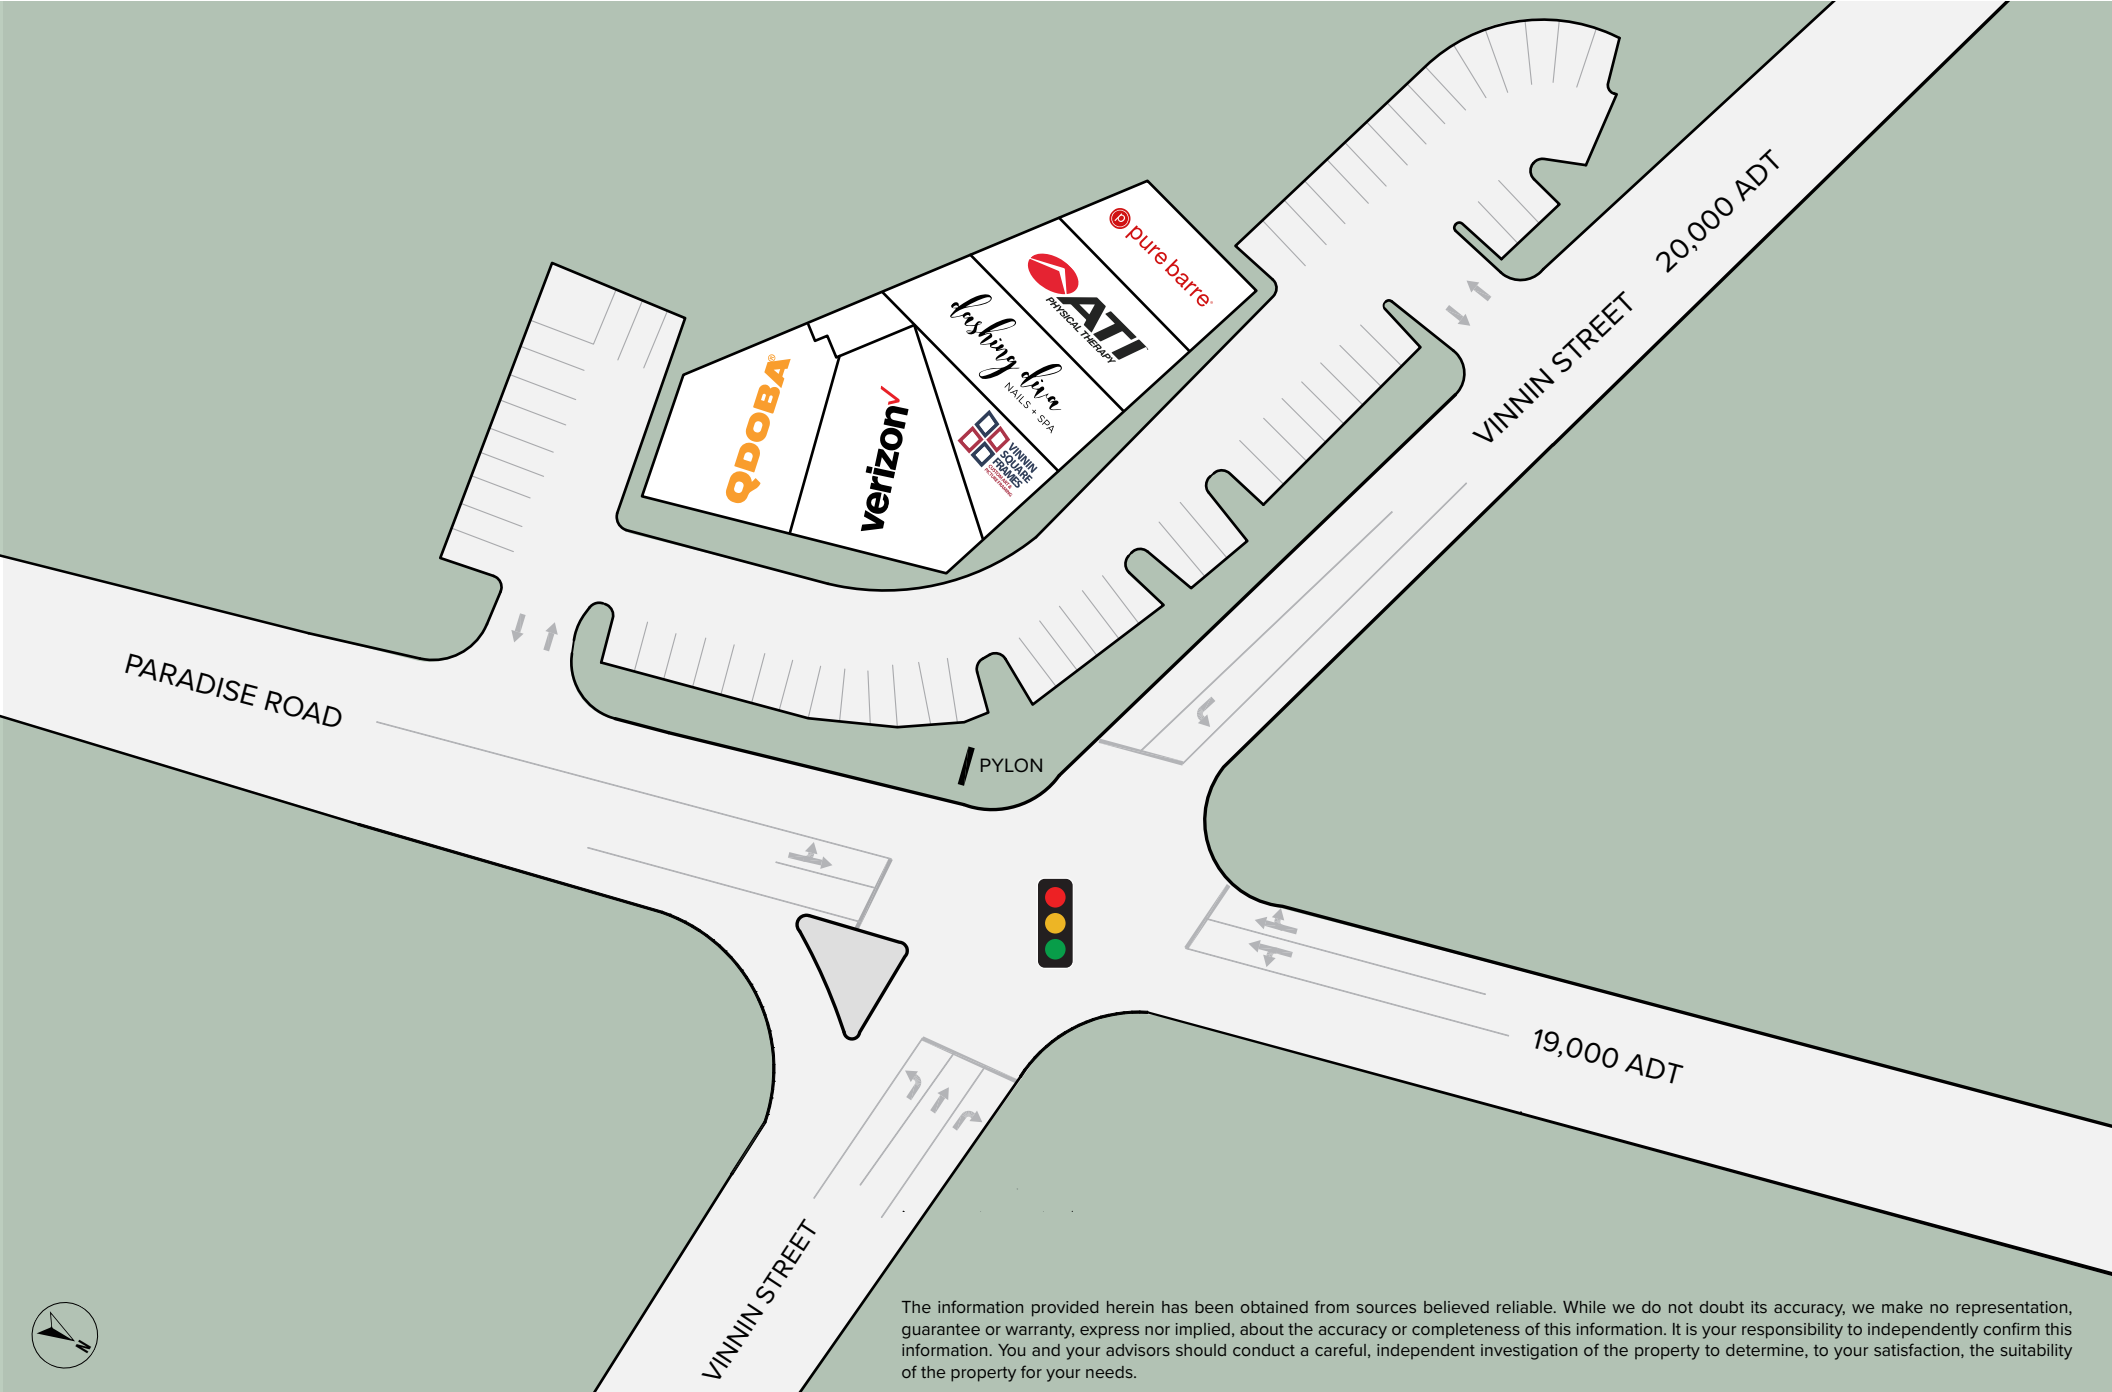

Swampscott, MA

1016 Paradise Road
Swampscott, MA 01907

The information provided herein has been obtained from sources believed reliable. While we do not doubt its accuracy, we make no representation, guarantee or warranty, express nor implied, about the accuracy or completeness of this information. It is your responsibility to independently confirm this information. You and your advisors should conduct a careful, independent investigation of the property to determine, to your satisfaction, the suitability of the property for your needs.