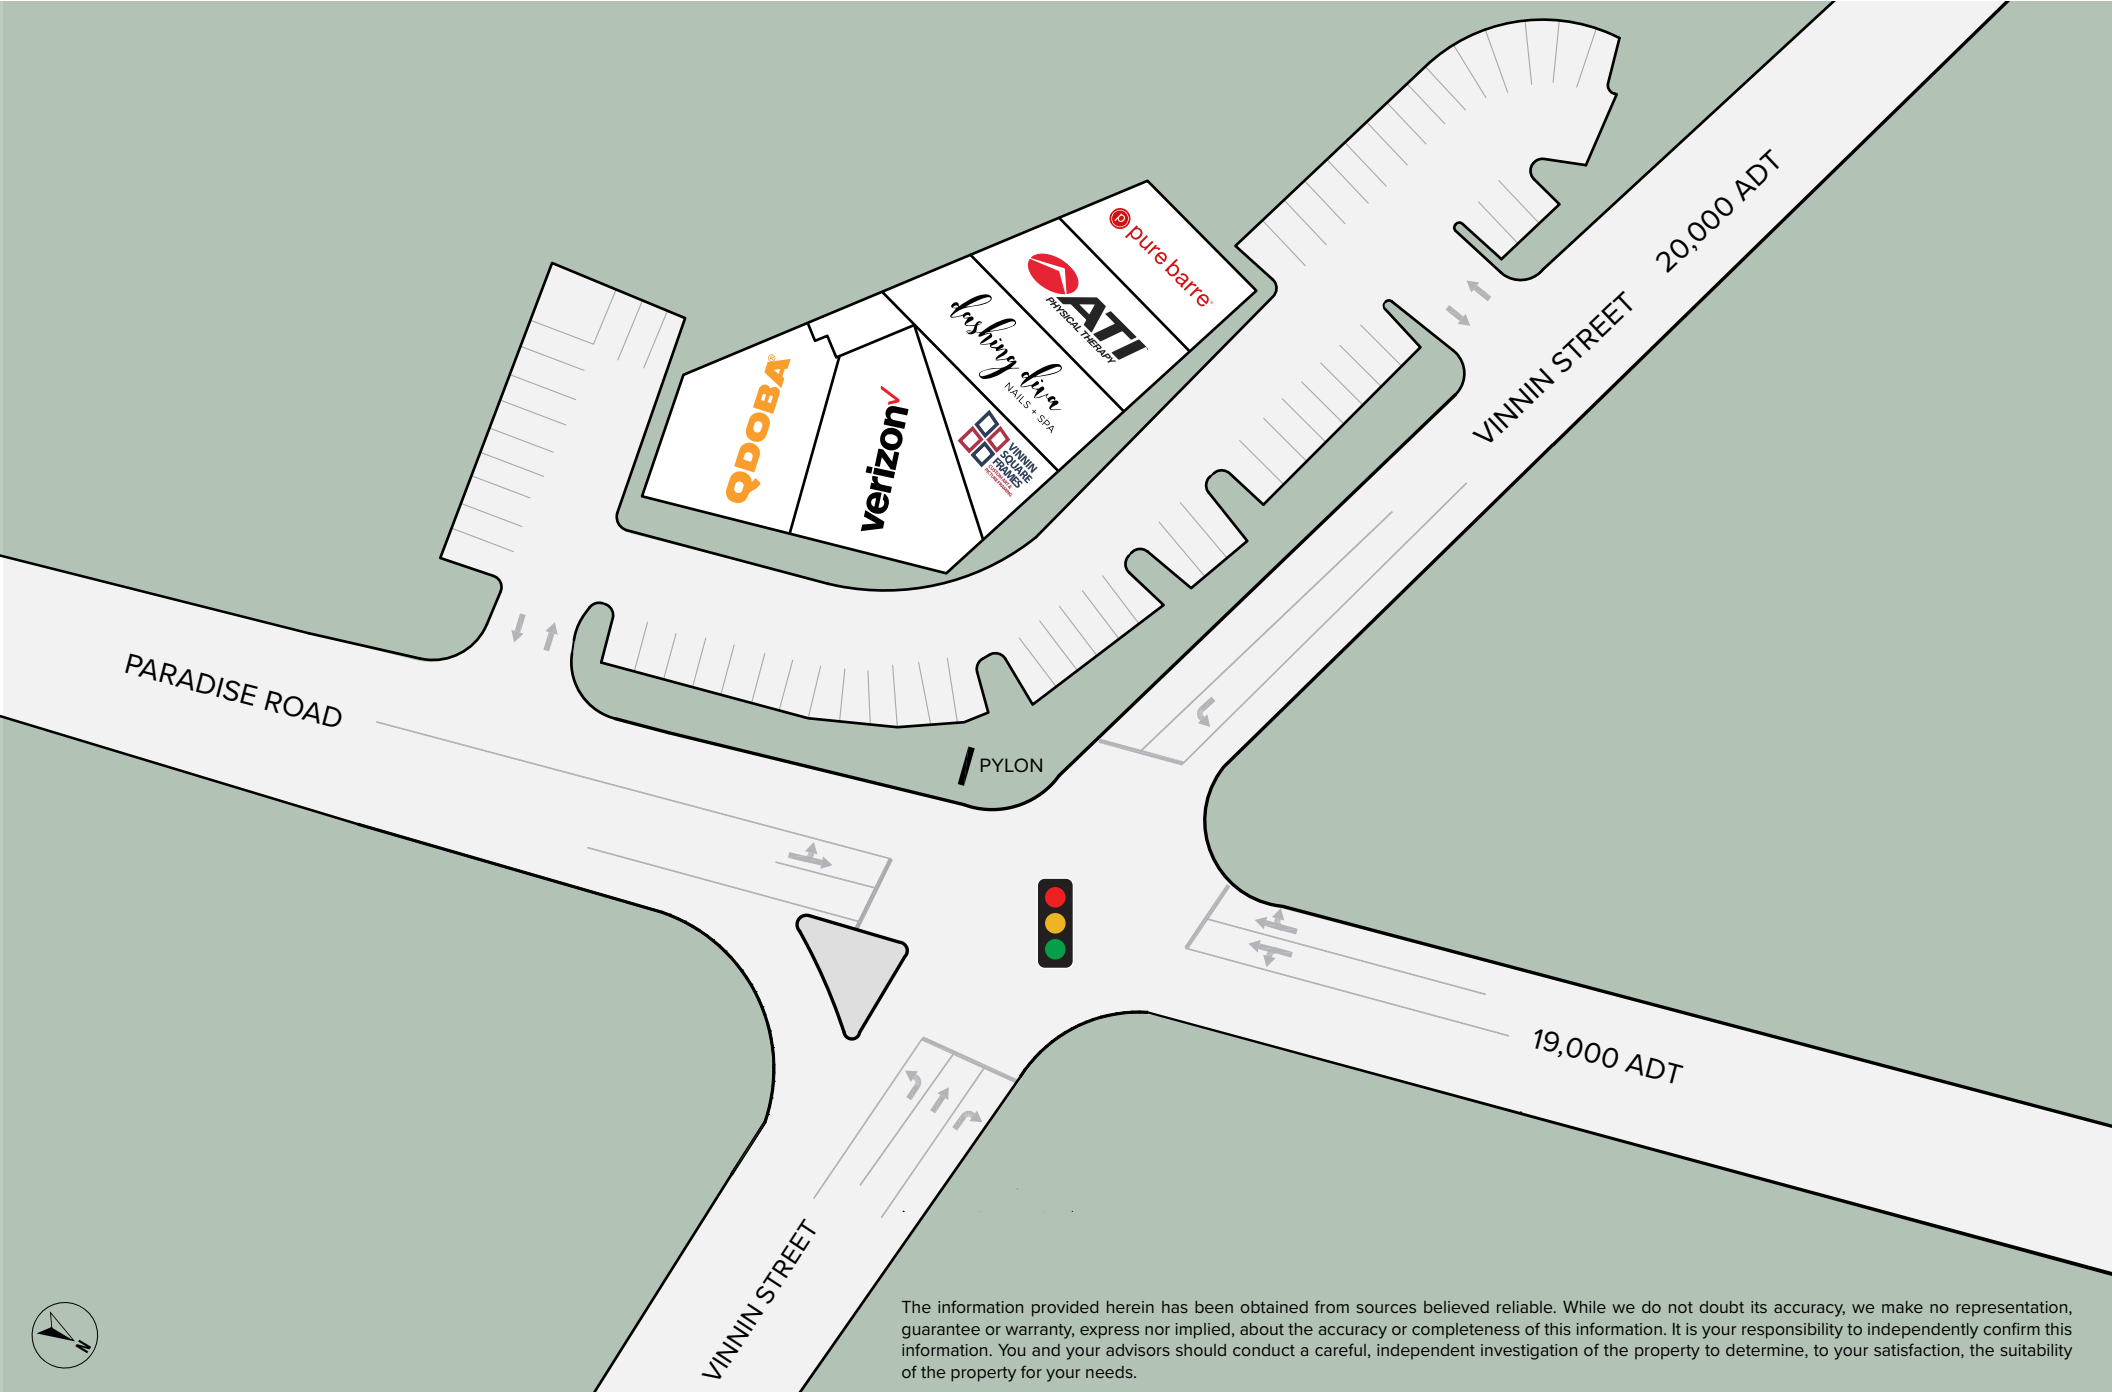

# Swampscott, MA

1016 Paradise Road  
Swampscott, MA 01907

The information provided herein has been obtained from sources believed reliable. While we do not doubt its accuracy, we make no representation, guarantee or warranty, express nor implied, about the accuracy or completeness of this information. It is your responsibility to independently confirm this information. You and your advisors should conduct a careful, independent investigation of the property to determine, to your satisfaction, the suitability of the property for your needs.