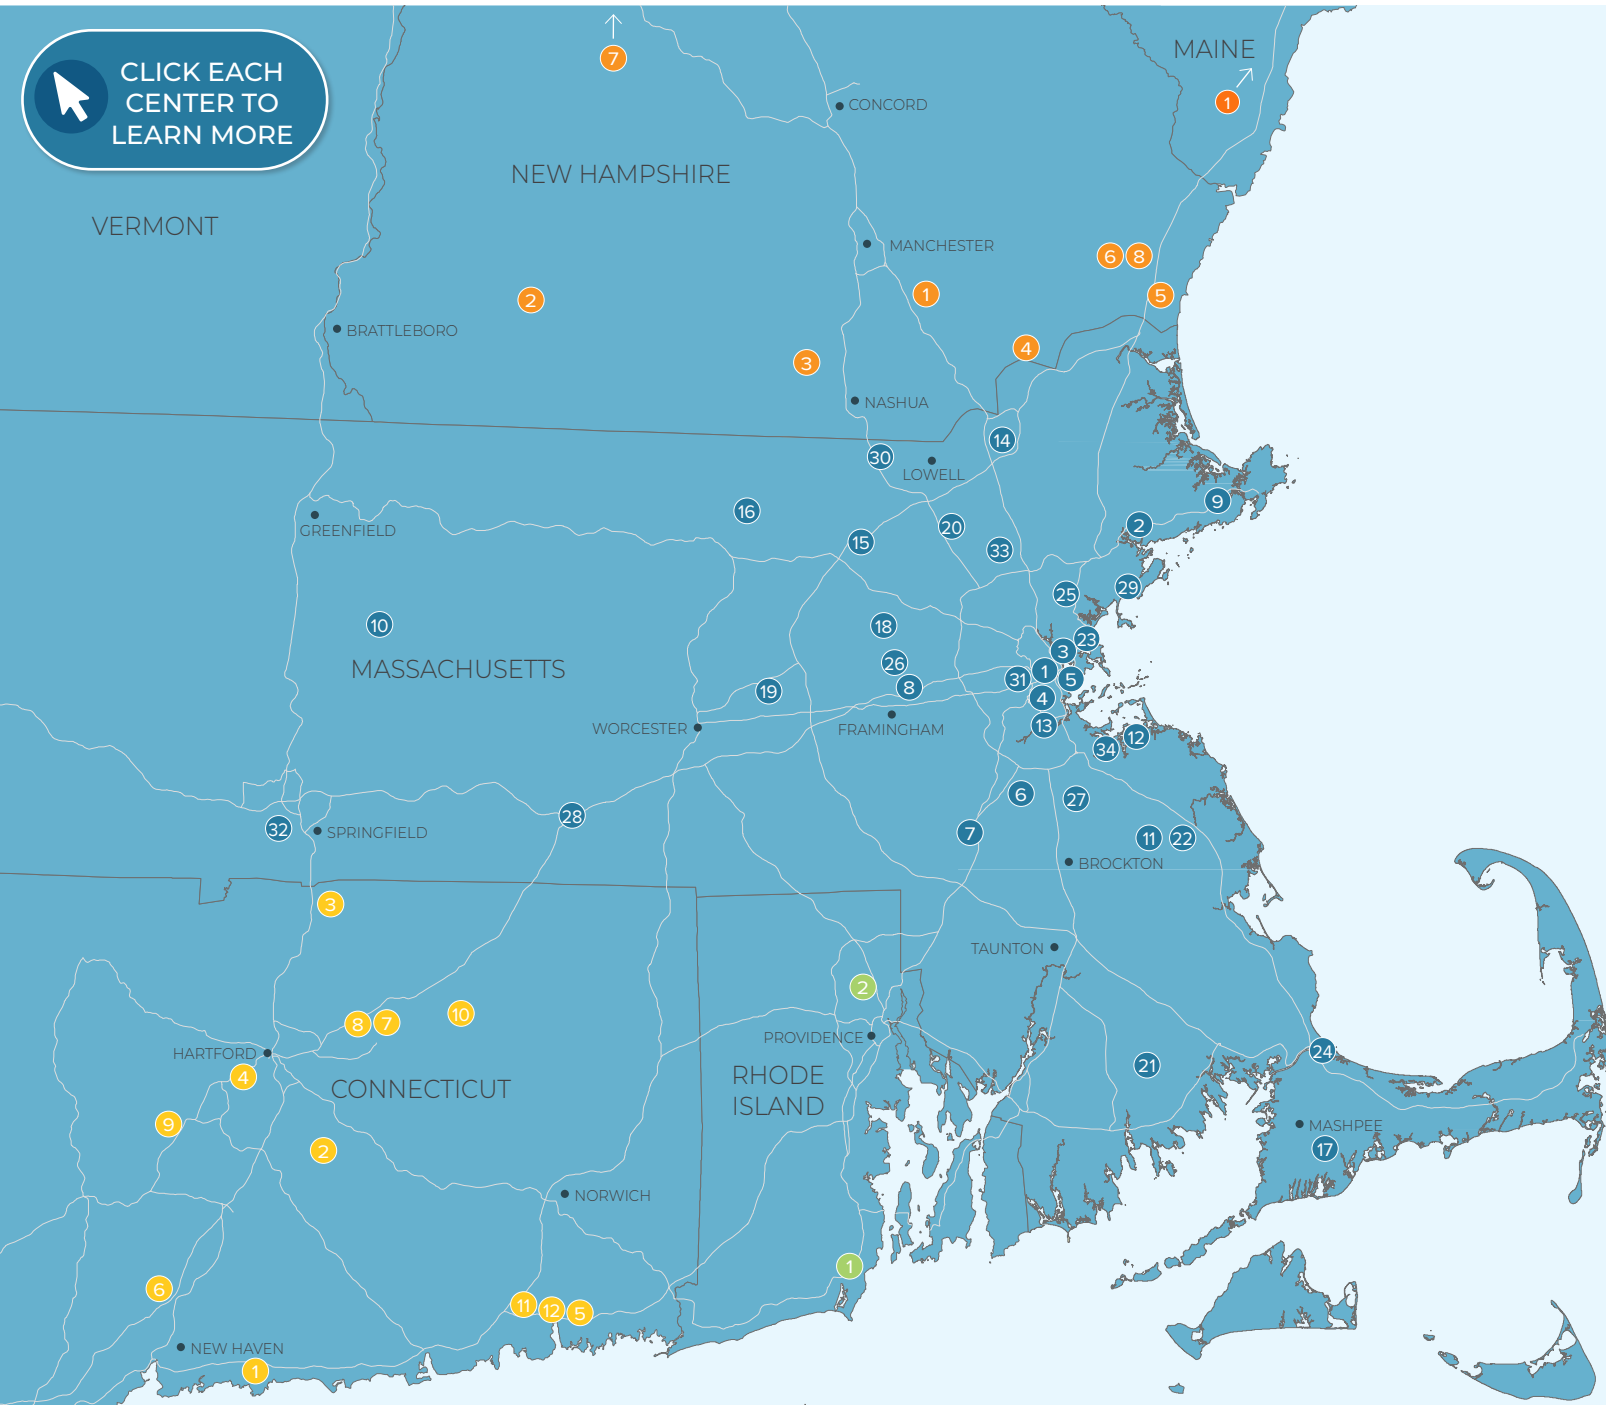

CLICK EACH CENTER TO LEARN MORE