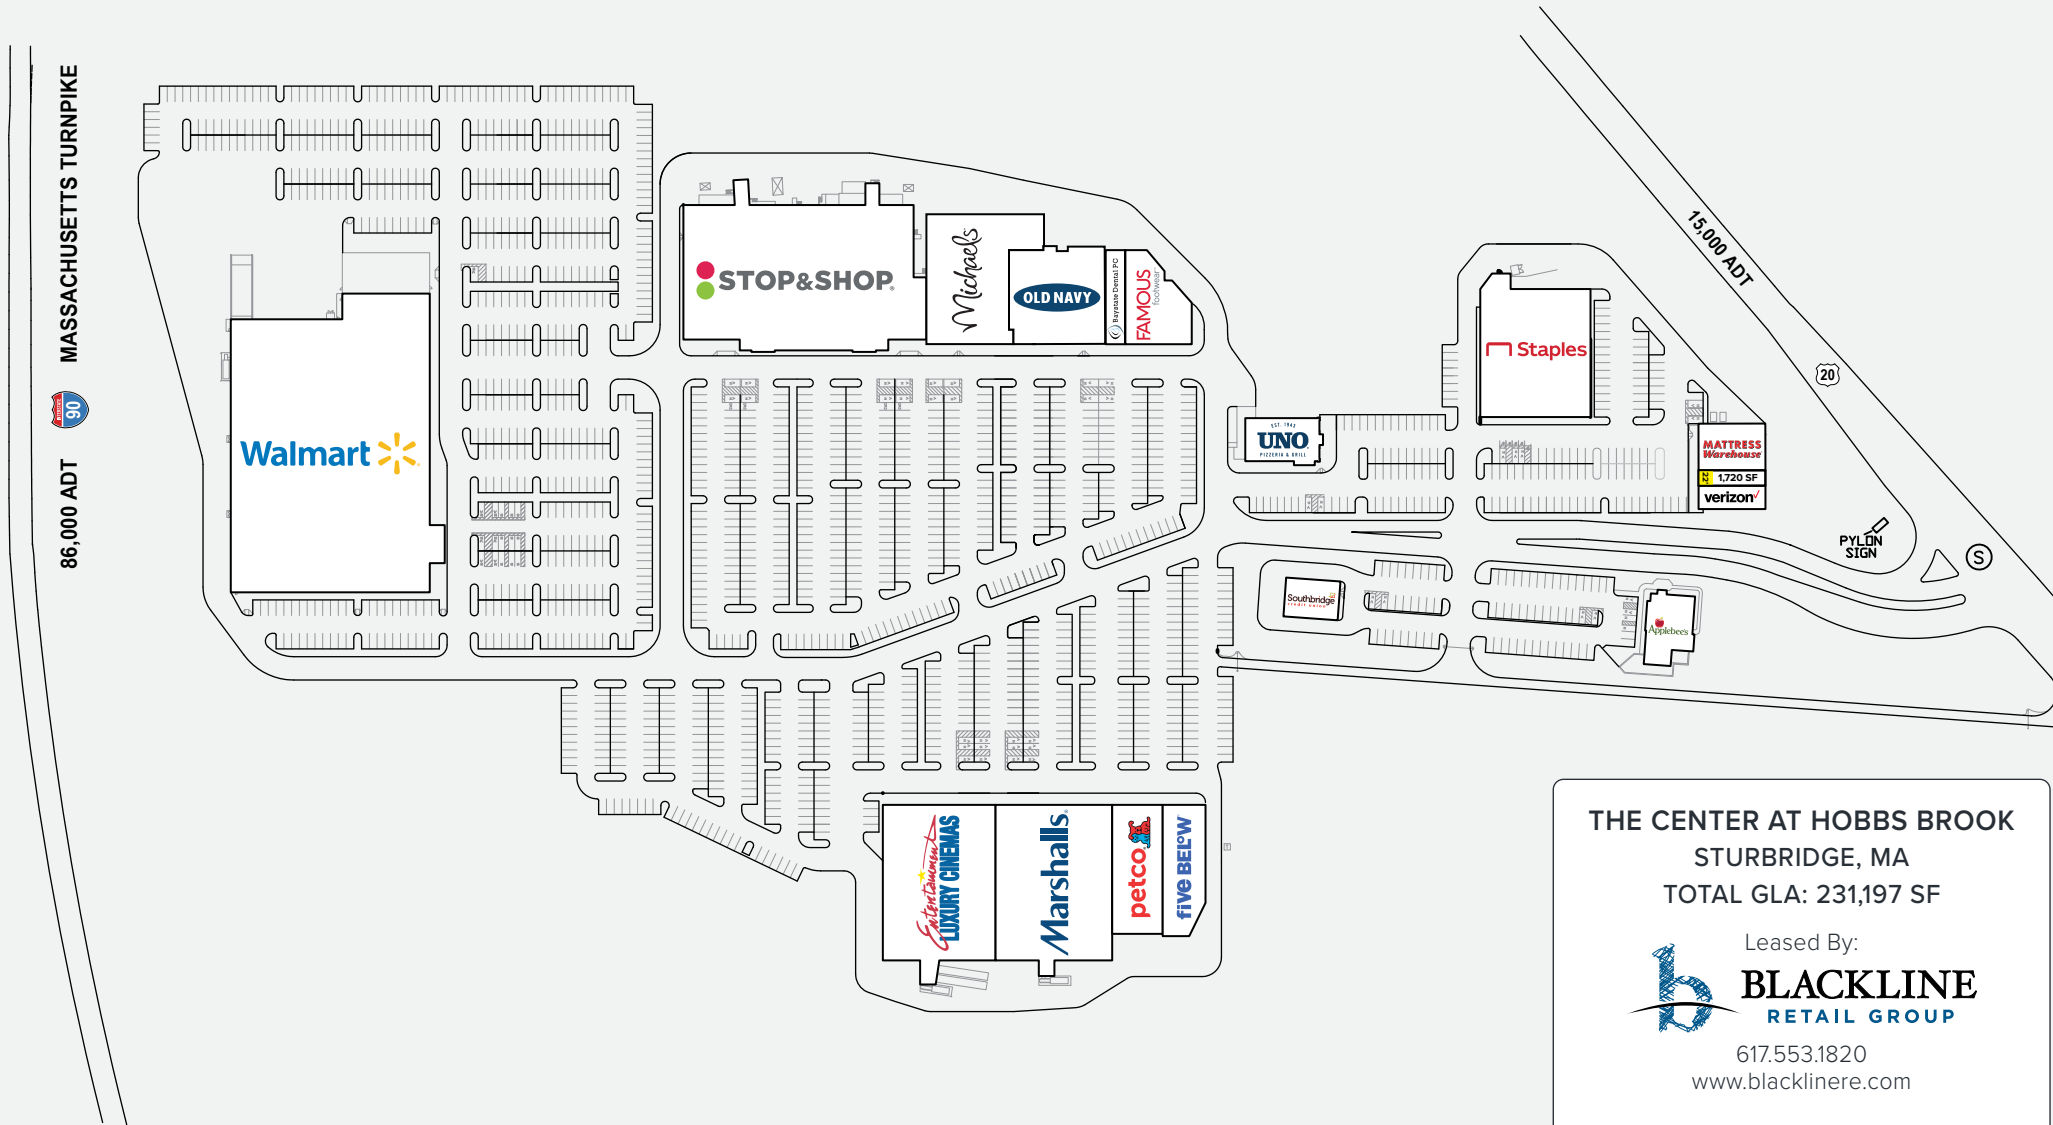

GROSS LEASING AREA
230,615 SF

PROPERTY STATUS
1,720 SF AVAILABLE FOR LEASE

AVERAGE DAILY TRAFFIC
Route 20 - 15,000 ADT
I-90 - 86,000 ADT

DEMOGRAPHICS	3 Miles	5 Miles	10 Miles
 Total Population	9,265	34,538	97,264
 Avg. Household Income	\$127,023	\$104,329	\$110,127
 Daytime Population	9,491	33,186	79,893

MASSACHUSETTS

- 1 Continuum, Allston, MA
- 2 North Shore Crossing, Beverly, MA
- 3 Avalon North Station, Boston, MA
- 4 Brigham Circle, Boston, MA
- 5 Flats on D, Boston, MA
- 6 Village Shoppes of Canton, Canton, MA
- 7 Patriot Place, Foxborough, MA
- 8 Nobscot Village, Framingham, MA
- 9 Gloucester Crossing, Gloucester, MA
- 10 Russell Street Pad Site, Hadley, MA
- 11 Shaw's Plaza, Hanson, MA
- 12 Launch at Hingham Shipyard, Hingham, MA
- 13 Hyde Park Plaza, Hyde Park, MA
- 14 Plaza 114, Lawrence, MA
- 15 The Point, Littleton, MA
- 16 Lunenburg Crossing, Lunenburg, MA
- 17 South Cape Village, Mashpee, MA
- 18 Victory Plaza, Maynard, MA
- 19 Free Standing Restaurant, Northborough, MA
- 20 Pad Site, North Billerica, MA
- 21 Towne Center, North Dartmouth, MA
- 22 Pembroke Center Plaza, Pembroke, MA
- 23 Beachmont Square at Suffolk Downs, Revere, MA
- 24 Stop & Shop Plaza, Sandwich, MA
- 25 Hilltop Avalon Saugus, Saugus, MA
- 26 Meadow Walk, Sudbury, MA
- 27 Walgreens Plaza, Stoughton, MA
- 28 The Center at Hobbs Brook, Sturbridge, MA
- 29 The Shops at Vinnin Square, Swampscott, MA
- 30 The 440, Tyngsborough, MA
- 31 Stop & Shop Plaza, Watertown, MA
- 32 Westfield Shops, Westfield, MA
- 33 Wilmington Crossing, Wilmington, MA
- 34 1515 Commercial Street, Weymouth, MA