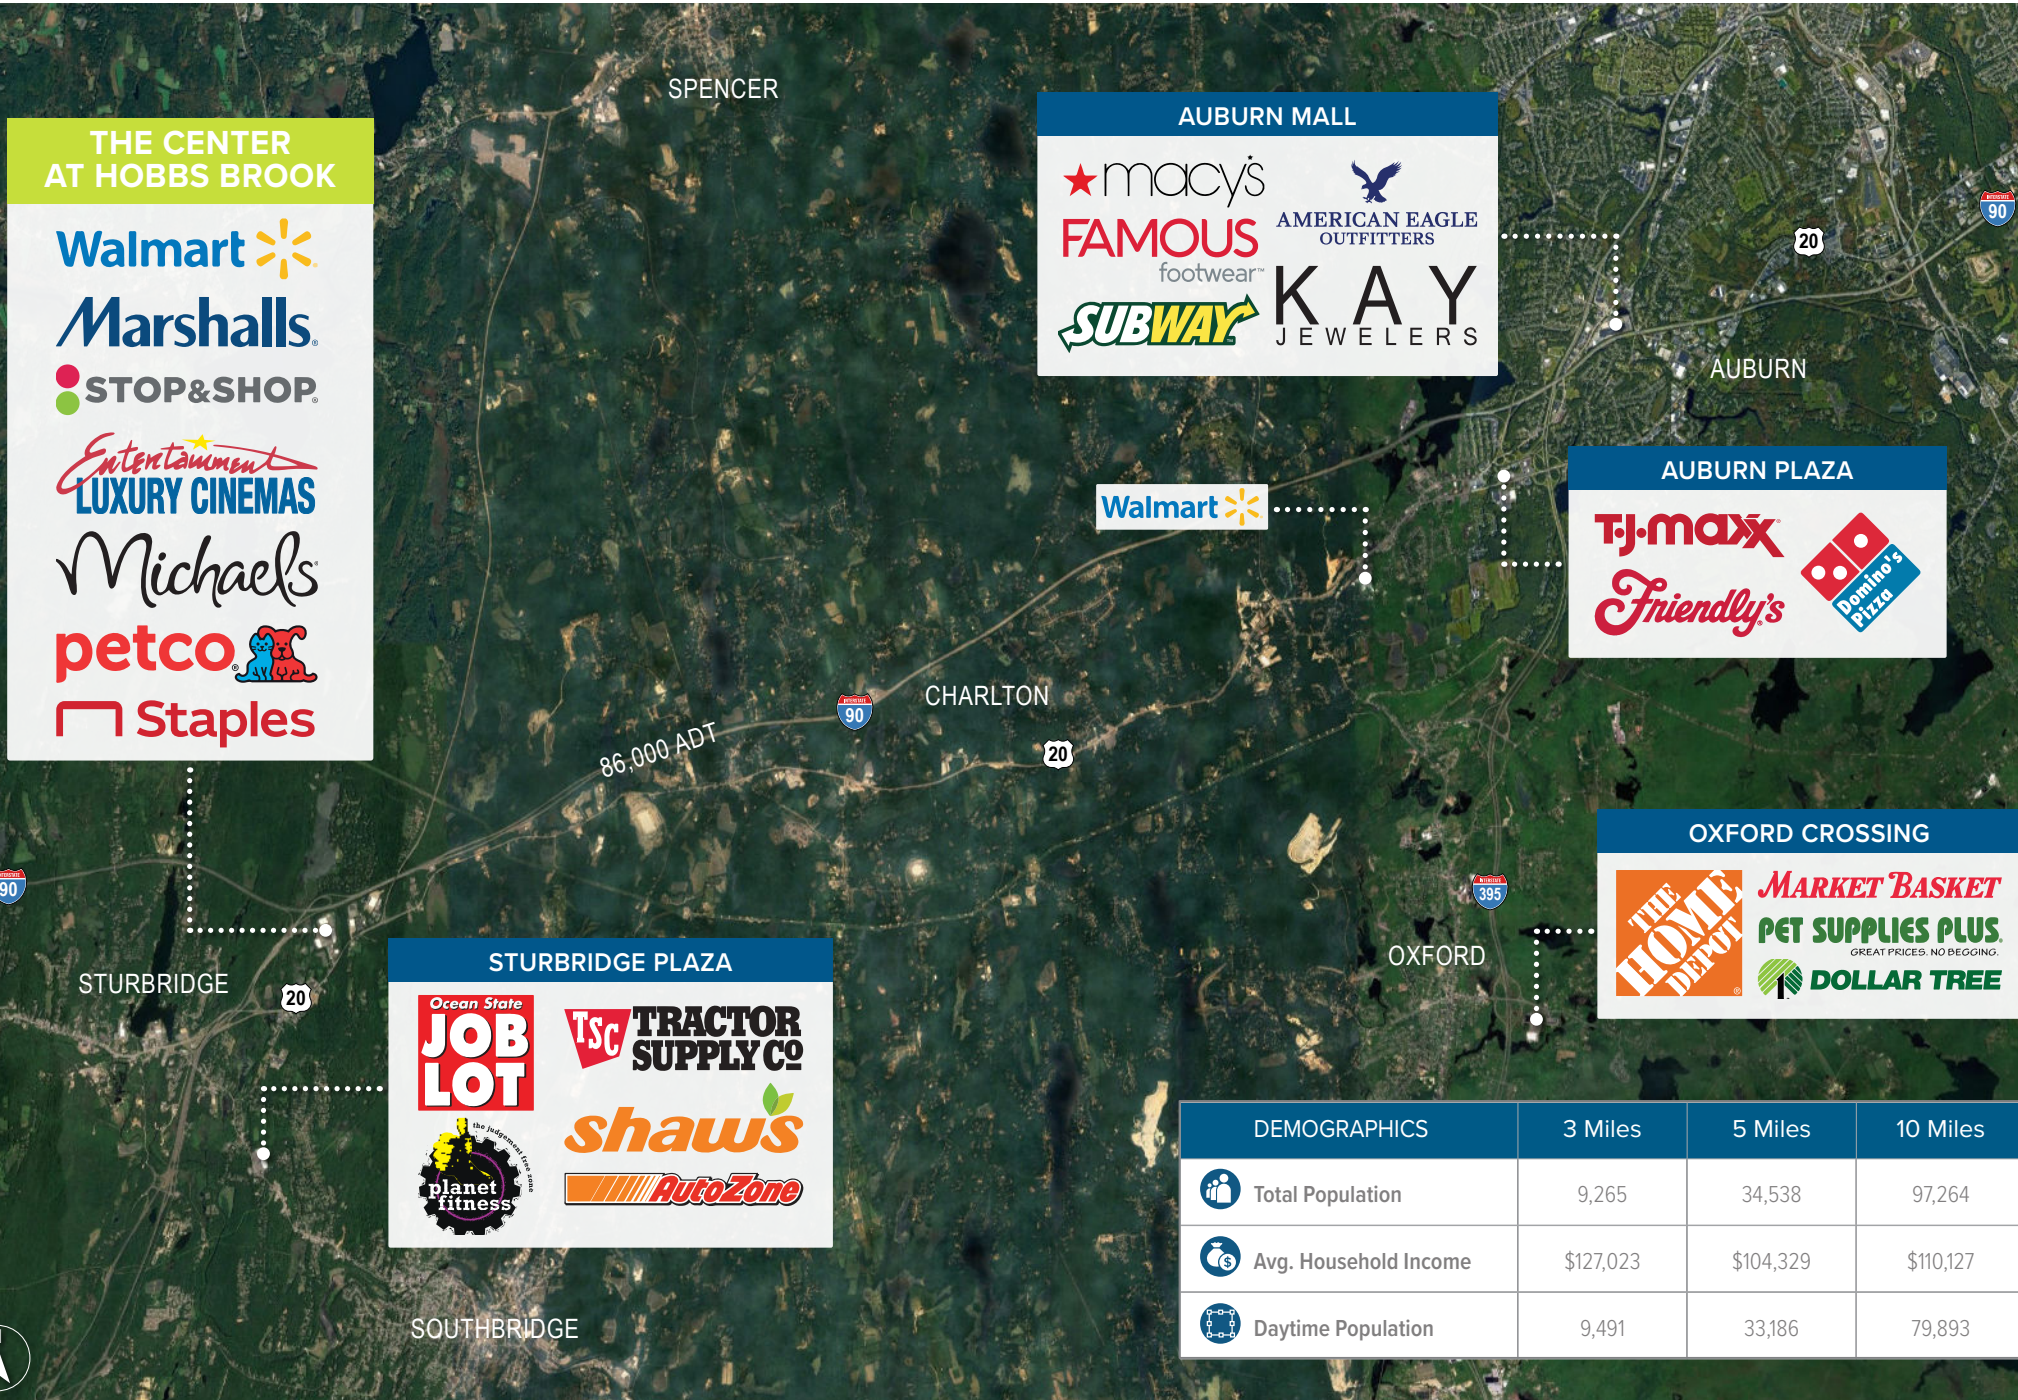

The Center at Hobbs Brook

1,720 SF AVAILABLE FOR LEASE

The largest open-air shopping center in central Massachusetts. The Center at Hobbs Brook is located between Worcester and Springfield with easy access from I-90, I-84 and Rt. 20. Walmart, Stop & Shop, Marshalls, Petco, and many more national retailers make the Center at Hobbs Brook the premier shopping center in the area.

GROSS LEASING AREA
230,615 SF

PROPERTY STATUS
1,720 SF AVAILABLE FOR LEASE

AVERAGE DAILY TRAFFIC
Route 20 - 15,000 ADT
I-90 - 86,000 ADT

DEMOGRAPHICS	3 Miles	5 Miles	10 Miles
 Total Population	9,265	34,538	97,264
 Avg. Household Income	\$127,023	\$104,329	\$110,127
 Daytime Population	9,491	33,186	79,893

MASSACHUSETTS

- 1 Continuum, Allston, MA
- 2 North Shore Crossing, Beverly, MA
- 3 Avalon North Station, Boston, MA
- 4 Brigham Circle, Boston, MA
- 5 Flats on D, Boston, MA
- 6 Village Shoppes of Canton, Canton, MA
- 7 Patriot Place, Foxborough, MA
- 8 Nobscot Village, Framingham, MA
- 9 Gloucester Crossing, Gloucester, MA
- 10 Russell Street Pad Site, Hadley, MA
- 11 Shaw's Plaza, Hanson, MA
- 12 Launch at Hingham Shipyard, Hingham, MA
- 13 Hyde Park Plaza, Hyde Park, MA
- 14 Plaza 114, Lawrence, MA
- 15 The Point, Littleton, MA
- 16 Lunenburg Crossing, Lunenburg, MA
- 17 South Cape Village, Mashpee, MA
- 18 Victory Plaza, Maynard, MA
- 19 Free Standing Restaurant, Northborough, MA
- 20 Pad Site, North Billerica, MA
- 21 Towne Center, North Dartmouth, MA
- 22 Pembroke Center Plaza, Pembroke, MA
- 23 Beachmont Square at Suffolk Downs, Revere, MA
- 24 Stop & Shop Plaza, Sandwich, MA
- 25 Hilltop Avalon Saugus, Saugus, MA
- 26 Meadow Walk, Sudbury, MA
- 27 Walgreens Plaza, Stoughton, MA
- 28 The Center at Hobbs Brook, Sturbridge, MA
- 29 The Shops at Vinnin Square, Swampscott, MA
- 30 The 440, Tyngsborough, MA
- 31 Stop & Shop Plaza, Watertown, MA
- 32 Westfield Shops, Westfield, MA
- 33 Wilmington Crossing, Wilmington, MA
- 34 1515 Commercial Street, Weymouth, MA