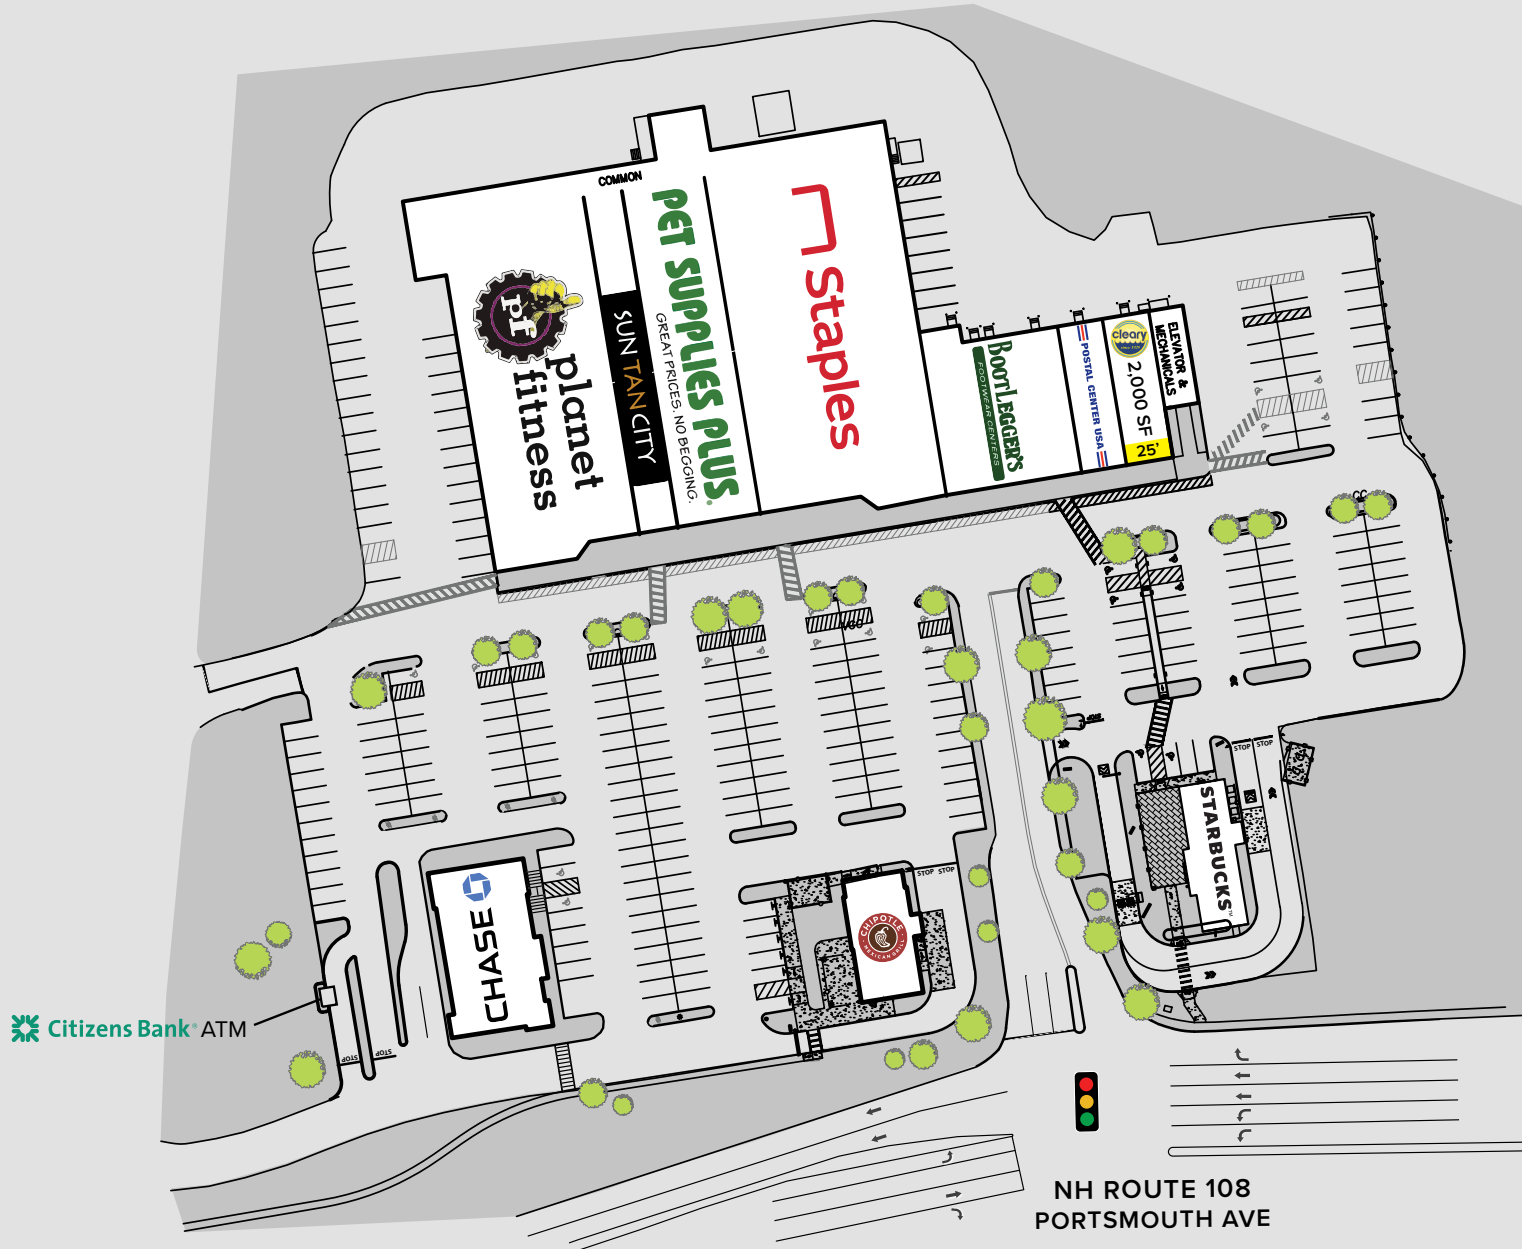

**PARKMAN BROOK
SHOPPING CENTER**
STRATHAM, NH

Leased By:
 BLACKLINE
RETAIL GROUP

617.553.1820
www.blacklinere.com

Owned & Managed By:
**NORTHSTAR
CENTERS**

The information above has been obtained from sources believed reliable. While we do not doubt its accuracy, we have not verified it and make no guarantee, warranty or representation about it. It is your responsibility to independently confirm its accuracy and completeness. Any projections, opinions, assumptions or estimates used are for example only and do not represent the current or future performance of the property. You and your advisors should conduct a careful, independent investigation of the property to determine, to your satisfaction, the suitability of the property for your needs.