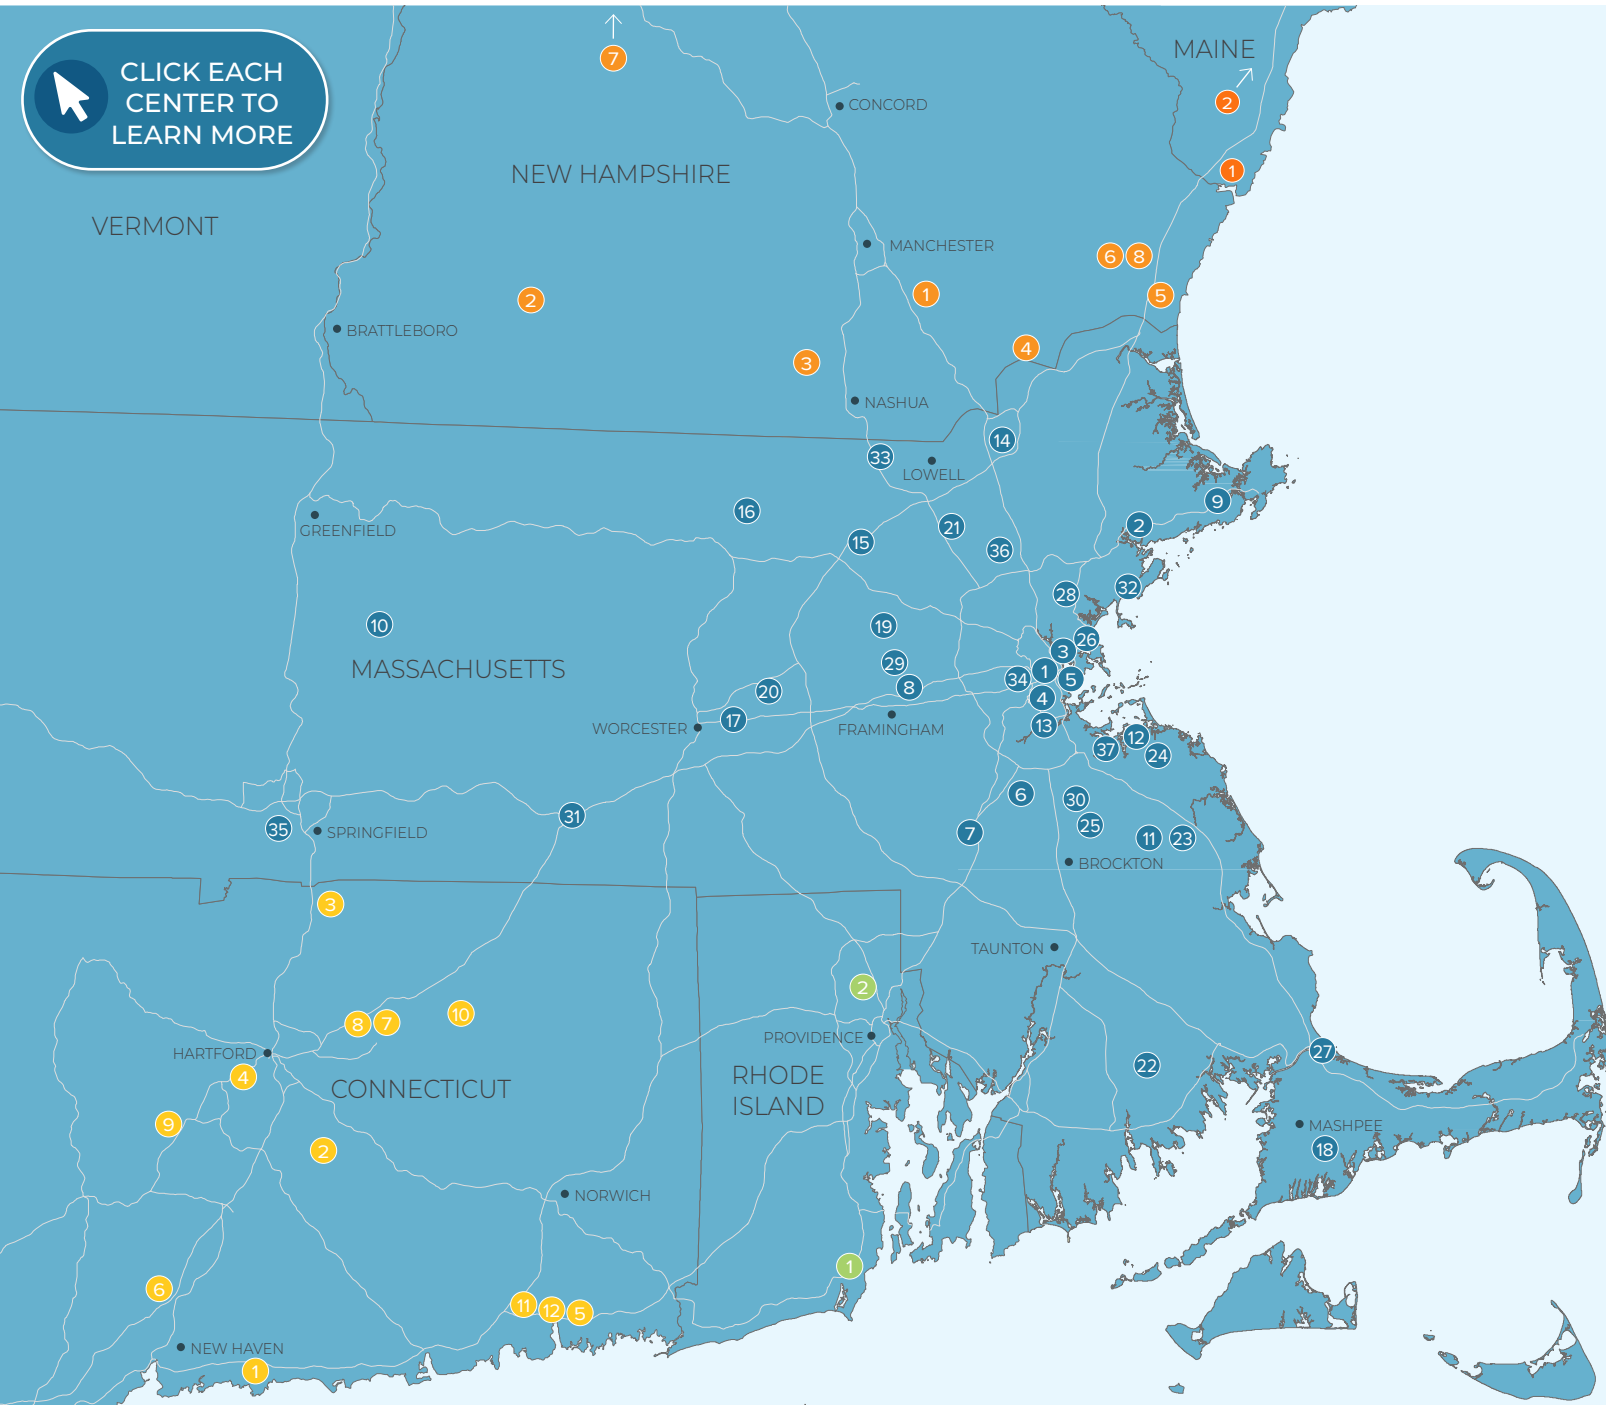

CLICK EACH CENTER TO LEARN MORE